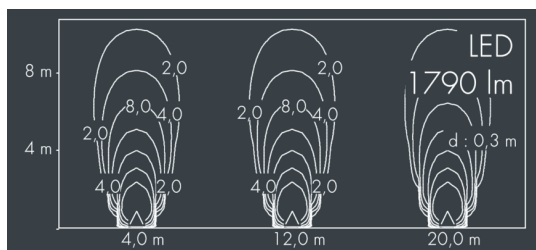

## Uplight 250

8 668 016 049

18 W, 1790 lm, 3000 K warm white,  
medium wide beam, adjustable 28°

Customized solutions and modifications are possible: Special RAL, DB or NCS colours as polyester powder coat, luminaires in 2700 K and other colour temperatures and versions for high ambient temperature.

## Specification text

housing of corrosion-resistant die-cast aluminum AlSi12, double polyester powder coated by high-quality and UV-stabilized coating process, Colour: black RAL 7021, all exterior parts are stainless steel, tempered safety glass flush with frame, anti-reflective coating from 1 side, dark screenprint, for loads up to max. 4500 kg (according to IEC / EN 60598-2-13), silicon gasket, cover frame and closure with 6 stainless steel screws, cable gland: M20, connecting terminal: 3 pole, highly efficient anodized rotationally symmetrical reflector, lockable, tilt range: 0-20°, lockable, with tight lock mechanism for pivoting on the container of the light housing, with heatslide mechanism for optimal heat dissipation, 0,8 m cable Ho7RN-F3G1, integral driver (AC), CRI > 80, max 3 SDCM, service life L80/B20 > 50.000 h, Beam angle (FWHM): 28°, luminous flux: 1790 lm, wattage: 18 W, delivered lumens 99 lm/W, protection type IP67, protection class I, impact resistance IK10, dimensions: Ø 250 mm, width 216 mm, weight 5.7 kg

## Specification

Wattage	18 W	Beam angle (FWHM)	28°
Delivered lumens	99 lm/W	Housing colour	black RAL 7021
Light source	LED 3000 K	Protection type	IP67
Color Rendering Index	CRI > 80	Protection class	I
Colour tolerance	max 3 SDCM	Impact resistance	IK10
Lifetime ta 25° C	L80/B20 > 50.000 h	Dimensions	Ø 250 mm, width 216 mm
Control gear	on / off	Weight	5,70 kg
Input voltage AC	220 – 250 V	Max. ambient temperature ta	40°
Voltage protection	2 kV L/N   4 kV L/PE		
Luminaires per B16A / C16A	69 / 81		