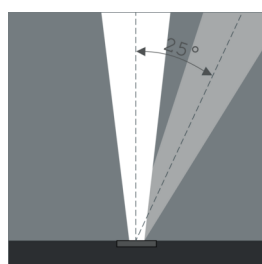

Uplight 280

8 600 112 009

For

Customized solutions and modifications are possible: Special RAL, DB or NCS colours as polyester powder coat, luminaires in 2700 K and other colour temperatures and versions for high ambient temperature.

Specification text

housing of corrosion-resistant die-cast aluminum AlSi12, double polyester powder coated by high-quality and UV-stabilized coating process, Colour: black RAL 7021, all exterior parts are stainless steel, tempered safety glass flush with frame, anti-reflective coating from 1 side, with slip resistant glass (R13 according to DIN EN 51130), for loads up to max. 5000 kg (according to IEC / EN 60598-2-13), silicon gasket, Cover and closure by 6 stainless steel screws, cable gland: M20, connecting terminal: 3 pole, rotationally symmetrical aluminum reflector, tilt range: 0-25, 0,8 m cable Ho7RN-F3G1,5, integral ballast and ignitor, Beam angle (FWHM): 23°, luminous flux: 3300 lm, wattage: 35 W, delivered lumens 69 lm/W, protection type IP67, protection class I, impact resistance IK10, dimensions (L×H×W): 275 × 135 × 280 mm, weight 5.4 kg

The modular luminaire design makes the replacement of components possible. The product meets the demands of the applicable EU guidelines and product safety regulations and bears the CE mark.

IP67 IK10

Specification

Wattage	35 W	Beam angle (FWHM)	23°
Delivered lumens	69 lm/W	Housing colour	black RAL 7021
Control gear	on / off	Power supply cable	Ø 6 – 13 mm
		Protection type	IP67
		Protection class	I
		Impact resistance	IK10
		Dimensions	275 × 135 × 280 mm
		Weight	5,40 kg