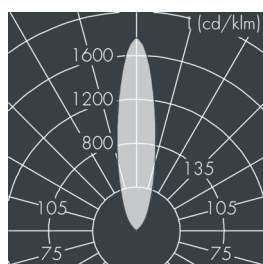

Uplight 280

8 600 112 009

For

Customized solutions and modifications are possible: Special RAL, DB or NCS colours as polyester powder coat, luminaires in 2700 K and other colour temperatures and versions for high ambient temperature.

Specification text

housing of corrosion-resistant die-cast aluminum AlSi12, double polyester powder coated by high-quality and UV-stabilized coating process, Colour: black RAL 7021, all exterior parts are stainless steel, tempered safety glass flush with frame, anti-reflective coating from 1 side, with slip resistant glass (R13 according to DIN EN 51130), for loads up to max. 5000 kg (according to IEC / EN 60598-2-13), silicon gasket, Cover and closure by 6 stainless steel screws, cable gland: M20, connecting terminal: 3 pole, rotationally symmetrical aluminum reflector, tilt range: 0-25, 0,8 m cable Ho7RN-F3G1,5, integral ballast and ignitor, Beam angle (FWHM): 23°, luminous flux: 3300 lm, wattage: 35 W, delivered lumens 69 lm/W, protection type IP67, protection class I, impact resistance IK10, dimensions (L×H×W): 275 × 135 × 280 mm, weight 5.4 kg

The modular luminaire design makes the replacement of components possible. The product meets the demands of the applicable EU guidelines and product safety regulations and bears the CE mark.

IP67 IK10

Specification

Wattage	35 W	Beam angle (FWHM)	23°
Delivered lumens	69 lm/W	Housing colour	black RAL 7021
Control gear	on / off	Power supply cable	Ø 6 – 13 mm
		Protection type	IP67
		Protection class	I
		Impact resistance	IK10
		Dimensions	275 × 135 × 280 mm
		Weight	5,40 kg