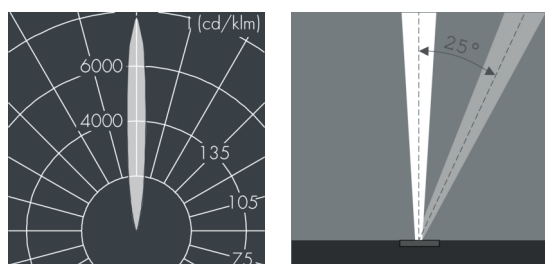

Uplight 280

8 600 011 069

For

Customized solutions and modifications are possible: Special RAL, DB or NCS colours as polyester powder coat, luminaires in 2700 K and other colour temperatures and versions for high ambient temperature.

Specification text

housing of corrosion-resistant die-cast aluminum AlSi12, double polyester powder coated by high-quality and UV-stabilized coating process, Colour: black RAL 7021, all exterior parts are stainless steel, tempered safety glass flush with frame, anti-reflective coating from 1 side, for loads up to max. 5000 kg (according to IEC / EN 60598-2-13), silicon gasket, Cover and closure by 6 stainless steel screws, in combination with installation sleeve 126 0 160 060, cable gland: M20, connecting terminal: 3 pole, rotationally symmetrical aluminum reflector, tilt range: 0-25, 0,8 m cable H07RN-F3G1,5, integral ballast and ignitor, Beam angle (FWHM): 10°, luminous flux: 3300 lm, wattage: 35 W, delivered lumens 79 lm/W, protection type IP67, protection class I, impact resistance IK10, dimensions: Ø 275 mm, width 135 mm, weight 6.4 kg

The modular luminaire design makes the replacement of components possible. The product meets the demands of the applicable EU guidelines and product safety regulations and bears the CE mark.

IP67 IK10

Specification

Wattage	35 W	Beam angle (FWHM)	10°
Delivered lumens	79 lm/W	Housing colour	black RAL 7021
Control gear	on / off	Power supply cable	Ø 6 – 13 mm
		Protection type	IP67
		Protection class	I
		Impact resistance	IK10
		Dimensions	Ø 275 mm, width 135 mm
		Weight	6,40 kg