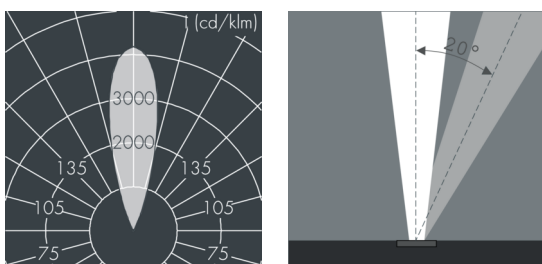

Uplight 250

8 668 015 049

18 W, 1808 lm, 4000 K neutral white, medium wide beam, adjustable 28°

Customized solutions and modifications are possible: Special RAL, DB or NCS colours as polyester powder coat, luminaires in 2700 K and other colour temperatures and versions for high ambient temperature.

Specification text

housing of corrosion-resistant die-cast aluminum AlSi12, double polyester powder coated by high-quality and UV-stabilized coating process, Colour: black RAL 7021, all exterior parts are stainless steel, tempered safety glass flush with frame, anti-reflective coating from 1 side, dark screenprint, for loads up to max. 4500 kg (according to IEC / EN 60598-2-13), silicon gasket, cover frame and closure with 6 stainless steel screws, cable gland: M20, connecting terminal: 3 pole, highly efficient anodized rotationally symmetrical reflector, lockable, tilt range: 0-20°, lockable, with tight lock mechanism for pivoting on the container of the light housing, with heatslide mechanism for optimal heat dissipation, 0,8 m cable Ho7RN-F3G1, integral driver (AC), CRI > 80, max 3 SDCM, service life L80/B20 > 50.000 h, Beam angle (FWHM): 28°, luminous flux: 1808 lm, wattage: 18 W, delivered lumens 100 lm/W, protection type IP67, protection class I, impact resistance IK10, dimensions: Ø 250 mm, width 216 mm, weight 5.7 kg

Wattage	18 W	Beam angle (FWHM)	28°
Delivered lumens	100 lm/W	Housing colour	black RAL 7021
Light source	LED 4000 K	Protection type	IP67
Color Rendering Index	CRI > 80	Protection class	I
Colour tolerance	max 3 SDCM	Impact resistance	IK10
Lifetime ta 25° C	L80/B20 > 50.000 h	Dimensions	Ø 250 mm, width 216 mm
Control gear	on / off	Weight	5,70 kg
Input voltage AC	220 – 250 V	Max. ambient temperature ta	40°
Voltage protection	2 kV L/N 4 kV L/PE		
Luminaires per B16A / C16A	69 / 81		