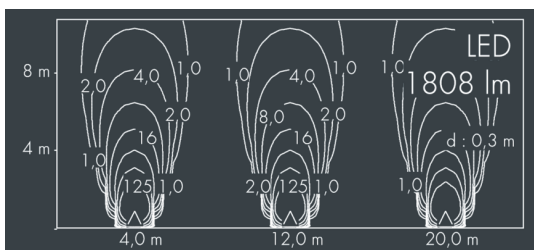

Uplight 250

8 668 015 049

18 W, 1808 lm, 4000 K neutral white, medium wide beam, adjustable 28°

Customized solutions and modifications are possible: Special RAL, DB or NCS colours as polyester powder coat, luminaires in 2700 K and other colour temperatures and versions for high ambient temperature.

Specification text

housing of corrosion-resistant die-cast aluminum AlSi12, double polyester powder coated by high-quality and UV-stabilized coating process, Colour: black RAL 7021, all exterior parts are stainless steel, tempered safety glass flush with frame, anti-reflective coating from 1 side, dark screenprint, for loads up to max. 4500 kg (according to IEC / EN 60598-2-13), silicon gasket, cover frame and closure with 6 stainless steel screws, cable gland: M20, connecting terminal: 3 pole, highly efficient anodized rotationally symmetrical reflector, lockable, tilt range: 0-20°, lockable, with tight lock mechanism for pivoting on the container of the light housing, with heatslide mechanism for optimal heat dissipation, 0,8 m cable Ho7RN-F3G1, integral driver (AC), CRI > 80, max 3 SDCM, service life L80/B20 > 50.000 h, Beam angle (FWHM): 28°, luminous flux: 1808 lm, wattage: 18 W, delivered lumens 100 lm/W, protection type IP67, protection class I, impact resistance IK10, dimensions: Ø 250 mm, width 216 mm, weight 5.7 kg

Wattage	18 W	Beam angle (FWHM)	28°
Delivered lumens	100 lm/W	Housing colour	black RAL 7021
Light source	LED 4000 K	Protection type	IP67
Color Rendering Index	CRI > 80	Protection class	I
Colour tolerance	max 3 SDCM	Impact resistance	IK10
Lifetime ta 25° C	L80/B20 > 50.000 h	Dimensions	Ø 250 mm, width 216 mm
Control gear	on / off	Weight	5,70 kg
Input voltage AC	220 – 250 V	Max. ambient temperature ta	40°
Voltage protection	2 kV L/N 4 kV L/PE		
Luminaires per B16A / C16A	69 / 81		