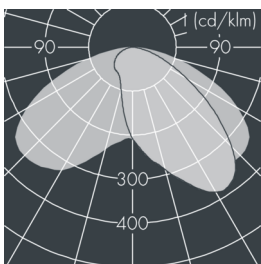

Superlight

8 829 855 059

18 × 1,7 W, 1624 lm, 4300 K neutral white, asymmetrical 57° / 138°

Customized solutions and modifications are possible: Special RAL, DB or NCS colours as polyester powder coat, luminaires in 2700 K and other colour temperatures and versions for high ambient temperature.

Specification text

housing made of corrosion-resistant die-cast aluminum AlSi12, polyester powder coated by high-quality and UV-stabilized coating process, Colour: silver grey, all exterior parts are stainless steel, tempered safety glass, anti-reflective coating from 1 side, with prismatic glass for diffuse and uniform light distribution, silicon gasket, with 4 stainless steel screws, wall box: 2 drilled holes Ø 8.5 mm, spacing 70 mm, cable gland: "recessed or surface mounted cable, cable entry up to Ø 10 mm, connecting terminal: 3 pole, highly efficient optics made of transparent thermoplastic for precise lighting tasks, integral driver (AC/DC), CRI > 70, max 2 SDCM, service life L90/B10 > 50.000 h, Beam angle (FWHM): 57° / 138°, luminous flux: 1624 lm, wattage: 31 W, delivered lumens 52 lm/W, protection type IP65, protection class I, impact resistance IK08, windage area 0,08 m², dimensions (L×H×W): 305 × 75 × 172 mm, weight 2,08 kg

Specification

Wattage	31 W	Beam angle (FWHM)	57° / 138°
Delivered lumens	52 lm/W	Housing colour	silver grey
Light source	LED 4300 K	Power supply cable	Ø 7 – 10 mm
Color Rendering Index	CRI > 70	Protection type	IP65
Colour tolerance	max 2 SDCM	Protection class	I
Lifetime ta 25° C	L90/B10 > 50.000 h	Impact resistance	IK08
Control gear	on / off	Windage area	0,08m ²
Input voltage AC	110 – 280 V	Dimensions	305 × 75 × 172 mm
Input voltage DC	190 – 255 V	Weight	2,08 kg
Voltage protection	4 kV L/N 5 kV L/PE	Max. ambient temperature ta	35°