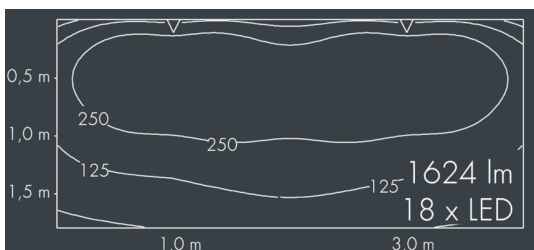

Superlight

8 829 855 059

18 × 1,7 W, 1624 lm, 4300 K neutral white, asymmetrical 57° / 138°

Customized solutions and modifications are possible: Special RAL, DB or NCS colours as polyester powder coat, luminaires in 2700 K and other colour temperatures and versions for high ambient temperature.

Specification text

housing made of corrosion-resistant die-cast aluminum AlSi12, polyester powder coated by high-quality and UV-stabilized coating process, Colour: silver grey, all exterior parts are stainless steel, tempered safety glass, anti-reflective coating from 1 side, with prismatic glass for diffuse and uniform light distribution, silicon gasket, with 4 stainless steel screws, wall box: 2 drilled holes Ø 8.5 mm, spacing 70 mm, cable gland: "recessed or surface mounted cable, cable entry up to Ø 10 mm, connecting terminal: 3 pole, highly efficient optics made of transparent thermoplastic for precise lighting tasks, integral driver (AC/DC), CRI > 70, max 2 SDCM, service life L90/B10 > 50.000 h, Beam angle (FWHM): 57° / 138°, luminous flux: 1624 lm, wattage: 31 W, delivered lumens 52 lm/W, protection type IP65, protection class I, impact resistance IK08, windage area 0,08 m², dimensions (L×H×W): 305 × 75 × 172 mm, weight 2,08 kg

Specification

Wattage	31 W	Beam angle (FWHM)	57° / 138°
Delivered lumens	52 lm/W	Housing colour	silver grey
Light source	LED 4300 K	Power supply cable	Ø 7 – 10 mm
Color Rendering Index	CRI > 70	Protection type	IP65
Colour tolerance	max 2 SDCM	Protection class	I
Lifetime ta 25° C	L90/B10 > 50.000 h	Impact resistance	IK08
Control gear	on / off	Windage area	0,08m ²
Input voltage AC	110 – 280 V	Dimensions	305 × 75 × 172 mm
Input voltage DC	190 – 255 V	Weight	2,08 kg
Voltage protection	4 kV L/N 5 kV L/PE	Max. ambient temperature ta	35°