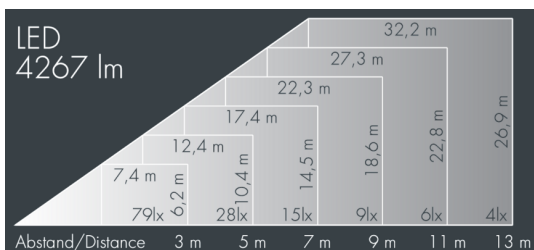

Superlight LED 2

8 886 255 159

40 W, 4267 lm, 4000 K neutral white, DALI, wide beam 92° / 102°

Customized solutions and modifications are possible: Special RAL, DB or NCS colours as polyester powder coat, luminaires in 2700 K and other colour temperatures and versions for high ambient temperature.

Specification text

housing made of die-cast aluminum ALSi12, polyester powder coated by high-quality and UV-stabilized coating process, Colour: silver grey, all exterior parts are stainless steel, tempered safety glass, anti-reflective coating from 1 side, dark screenprint, silicon gasket, closure with 4 stainless steel screws, for installation on poles Ø 60-100mm, adjustable aluminum mounting base, powder coated: 2 drilled holes Ø 9mm, spacing 75mm, 1 centre hole Ø 17mm, tilt range: 205°, cable gland: M20, connecting terminal: 5 pole, highly efficient aluminum reflector with satin finish, integral driver (DALI), CRI > 80, max 2 SDCM, service life L90/B10 > 50.000 h, Beam angle (FWHM): 92° / 102°, luminous flux: 4267 lm, wattage: 40 W, delivered lumens 106 lm/W, protection type IP67, protection class I, impact resistance IK08, windage area 0,047 m², dimensions (LxHxW): 215 x 70 x 215 mm, weight 3,2 kg

IP67 IK08

Specification

Wattage	40 W	Beam angle (FWHM)	92° / 102°
Delivered lumens	106 lm/W	Housing colour	silver grey
Light source	LED 4000 K	Power supply cable	Ø 6 – 13 mm
Color Rendering Index	CRI > 80	Protection type	IP67
Colour tolerance	max 2 SDCM	Protection class	I
Lifetime ta 25° C	L90/B10 > 50.000 h	Impact resistance	IK08
Control gear	DALI	Windage area	0,047m ²
Input voltage AC	220 – 240 V	Dimensions	215 x 70 x 215 mm
Input voltage DC	195 – 255 V	Weight	3,20 kg
Voltage protection	4 kV L/N 2 kV L/PE	Max. ambient temperature ta	40°
Luminaires per B16A / C16A	30 / 51		