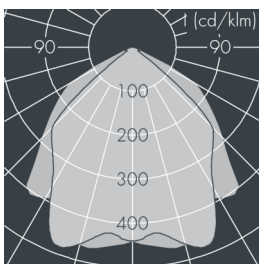

Superlight LED 2

8 886 255 159

40 W, 4267 lm, 4000 K neutral white, DALI, wide beam 92° / 102°

Customized solutions and modifications are possible: Special RAL, DB or NCS colours as polyester powder coat, luminaires in 2700 K and other colour temperatures and versions for high ambient temperature.

Specification text

housing made of die-cast aluminum ALSi12, polyester powder coated by high-quality and UV-stabilized coating process, Colour: silver grey, all exterior parts are stainless steel, tempered safety glass, anti-reflective coating from 1 side, dark screenprint, silicon gasket, closure with 4 stainless steel screws, for installation on poles Ø 60-100mm, adjustable aluminum mounting base, powder coated: 2 drilled holes Ø 9mm, spacing 75mm, 1 centre hole Ø 17mm, tilt range: 205°, cable gland: M20, connecting terminal: 5 pole, highly efficient aluminum reflector with satin finish, integral driver (DALI), CRI > 80, max 2 SDCM, service life L90/B10 > 50.000 h, Beam angle (FWHM): 92° / 102°, luminous flux: 4267 lm, wattage: 40 W, delivered lumens 106 lm/W, protection type IP67, protection class I, impact resistance IK08, windage area 0,047 m², dimensions (LxHxW): 215 x 70 x 215 mm, weight 3,2 kg

IP67 IK08

Specification

Wattage	40 W	Beam angle (FWHM)	92° / 102°
Delivered lumens	106 lm/W	Housing colour	silver grey
Light source	LED 4000 K	Power supply cable	Ø 6 – 13 mm
Color Rendering Index	CRI > 80	Protection type	IP67
Colour tolerance	max 2 SDCM	Protection class	I
Lifetime ta 25° C	L90/B10 > 50.000 h	Impact resistance	IK08
Control gear	DALI	Windage area	0,047m ²
Input voltage AC	220 – 240 V	Dimensions	215 x 70 x 215 mm
Input voltage DC	195 – 255 V	Weight	3,20 kg
Voltage protection	4 kV L/N 2 kV L/PE	Max. ambient temperature ta	40°
Luminaires per B16A / C16A	30 / 51		