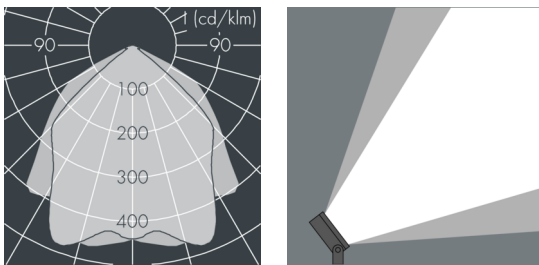

## Superlight LED 2

8 886 145 059

40 W, 4267 lm, 4000 K neutral white,  
wide beam 92° / 102°

Customized solutions and modifications are possible: Special RAL, DB or NCS colours as polyester powder coat, luminaires in 2700 K and other colour temperatures and versions for high ambient temperature.

## Specification text

housing made of die-cast aluminum ALSi12, polyester powder coated by high-quality and UV-stabilized coating process, Colour: black RAL 7021, all exterior parts are stainless steel, tempered safety glass, anti-reflective coating from 1 side, dark screenprint, silicon gasket, closure with 4 stainless steel screws, wall box: 2 drilled holes Ø 7 mm, spacing 110 mm, cable entry 7 - 10 mm, for recessed or surface mounted cable, tilt range: 200°, cable gland: M20, connecting terminal: 3 pole, highly efficient aluminum reflector with satin finish, integral driver (AC/DC), CRI > 80, max 2 SDCM, service life L90/B10 > 50.000 h, Beam angle (FWHM): 92° / 102°, luminous flux: 4267 lm, wattage: 40 W, delivered lumens 106 lm/W, protection type IP67, protection class I, impact resistance IK08, windage area 0,047 m<sup>2</sup>, dimensions (L×H×W): 215 × 70 × 215 mm, weight 4 kg

## Specification

Wattage	40 W	Beam angle (FWHM)	92° / 102°
Delivered lumens	106 lm/W	Housing colour	black RAL 7021
Light source	LED 4000 K	Power supply cable	Ø 6 - 13 mm
Color Rendering Index	CRI > 80	Protection type	IP67
Colour tolerance	max 2 SDCM	Protection class	I
Lifetime ta 25° C	L90/B10 > 50.000 h	Impact resistance	IK08
Control gear	on / off	Windage area	0,047m <sup>2</sup>
Input voltage AC	220 - 240 V	Dimensions	215 × 70 × 215 mm
Input voltage DC	195 - 255 V	Weight	4,00 kg
Voltage protection	4 kV L/N   2 kV L/PE	Max. ambient temperature ta	40°
Luminaires per B16A / C16A	30 / 51		