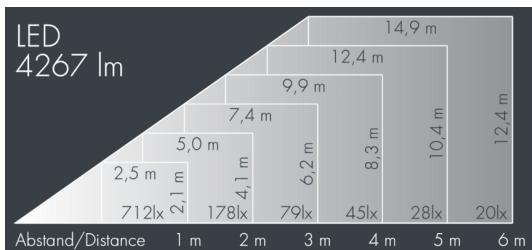

## Superlight LED 2

8 886 145 059

40 W, 4267 lm, 4000 K neutral white,  
wide beam 92° / 102°

Customized solutions and modifications are possible: Special RAL, DB or NCS colours as polyester powder coat, luminaires in 2700 K and other colour temperatures and versions for high ambient temperature.

## Specification text

housing made of die-cast aluminum ALSi12, polyester powder coated by high-quality and UV-stabilized coating process, Colour: black RAL 7021, all exterior parts are stainless steel, tempered safety glass, anti-reflective coating from 1 side, dark screenprint, silicon gasket, closure with 4 stainless steel screws, wall box: 2 drilled holes Ø 7 mm, spacing 110 mm, cable entry 7 - 10 mm, for recessed or surface mounted cable, tilt range: 200°, cable gland: M20, connecting terminal: 3 pole, highly efficient aluminum reflector with satin finish, integral driver (AC/DC), CRI > 80, max 2 SDCM, service life L90/B10 > 50.000 h, Beam angle (FWHM): 92° / 102°, luminous flux: 4267 lm, wattage: 40 W, delivered lumens 106 lm/W, protection type IP67, protection class I, impact resistance IK08, windage area 0,047 m<sup>2</sup>, dimensions (L×H×W): 215 × 70 × 215 mm, weight 4 kg

## Specification

Wattage	40 W	Beam angle (FWHM)	92° / 102°
Delivered lumens	106 lm/W	Housing colour	black RAL 7021
Light source	LED 4000 K	Power supply cable	Ø 6 - 13 mm
Color Rendering Index	CRI > 80	Protection type	IP67
Colour tolerance	max 2 SDCM	Protection class	I
Lifetime ta 25° C	L90/B10 > 50.000 h	Impact resistance	IK08
Control gear	on / off	Windage area	0,047m <sup>2</sup>
Input voltage AC	220 - 240 V	Dimensions	215 × 70 × 215 mm
Input voltage DC	195 - 255 V	Weight	4,00 kg
Voltage protection	4 kV L/N   2 kV L/PE	Max. ambient temperature ta	40°
Luminaires per B16A / C16A	30 / 51		