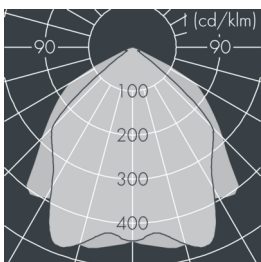

Superlight LED 2

8 886 046 059

40 W, 4127 lm, 3000 K warm white,
wide beam 92° / 102°

Customized solutions and modifications are possible: Special RAL, DB or NCS colours as polyester powder coat, luminaires in 2700 K and other colour temperatures and versions for high ambient temperature.

Specification text

housing made of die-cast aluminum AlSi12, polyester powder coated by high-quality and UV-stabilized coating process, Colour: black RAL 7021, all exterior parts are stainless steel, tempered safety glass, anti-reflective coating from 1 side, dark screenprint, silicon gasket, closure with 4 stainless steel screws, mounting bracket powder coated aluminum: 2 drilled holes \varnothing 8.5 mm, spacing 50-70 mm, 1 centre hole \varnothing 17 mm, tilt range: 180°, cable gland: M20, connecting terminal: 3 pole, highly efficient aluminum reflector with satin finish, integral driver (AC/DC), CRI > 80, max 2 SDCM, service life L90/B10 > 50.000 h, Beam angle (FWHM): 92° / 102°, luminous flux: 4127 lm, wattage: 40 W, delivered lumens 103 lm/W, protection type IP67, protection class I, impact resistance IK08, windage area 0,047 m², dimensions (LxHxW): 215 x 70 x 215 mm, weight 3 kg

IP67 IK08

Specification

Wattage	40 W	Beam angle (FWHM)	92° / 102°
Delivered lumens	103 lm/W	Housing colour	black RAL 7021
Light source	LED 3000 K	Power supply cable	\varnothing 6 – 13 mm
Color Rendering Index	CRI > 80	Protection type	IP67
Colour tolerance	max 2 SDCM	Protection class	I
Lifetime ta 25° C	L90/B10 > 50.000 h	Impact resistance	IK08
Control gear	on / off	Windage area	0,047m ²
Input voltage AC	220 – 240 V	Dimensions	215 x 70 x 215 mm
Input voltage DC	195 – 255 V	Weight	3,00 kg
Voltage protection	4 kV L/N 2 kV L/PE	Max. ambient temperature ta	40°
Luminaires per B16A / C16A	30 / 51		