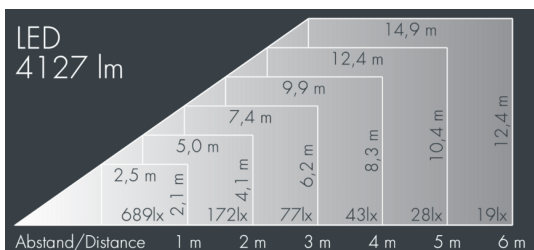

Superlight LED 2

8 886 046 059

40 W, 4127 lm, 3000 K warm white,
wide beam 92° / 102°

Customized solutions and modifications are possible: Special RAL, DB or NCS colours as polyester powder coat, luminaires in 2700 K and other colour temperatures and versions for high ambient temperature.

Specification text

housing made of die-cast aluminum AlSi12, polyester powder coated by high-quality and UV-stabilized coating process, Colour: black RAL 7021, all exterior parts are stainless steel, tempered safety glass, anti-reflective coating from 1 side, dark screenprint, silicon gasket, closure with 4 stainless steel screws, mounting bracket powder coated aluminum: 2 drilled holes \varnothing 8.5 mm, spacing 50-70 mm, 1 centre hole \varnothing 17 mm, tilt range: 180°, cable gland: M20, connecting terminal: 3 pole, highly efficient aluminum reflector with satin finish, integral driver (AC/DC), CRI > 80, max 2 SDCM, service life L90/B10 > 50.000 h, Beam angle (FWHM): 92° / 102°, luminous flux: 4127 lm, wattage: 40 W, delivered lumens 103 lm/W, protection type IP67, protection class I, impact resistance IK08, windage area 0,047 m², dimensions (LxHxW): 215 x 70 x 215 mm, weight 3 kg

IP67 IK08

Specification

Wattage	40 W	Beam angle (FWHM)	92° / 102°
Delivered lumens	103 lm/W	Housing colour	black RAL 7021
Light source	LED 3000 K	Power supply cable	\varnothing 6 – 13 mm
Color Rendering Index	CRI > 80	Protection type	IP67
Colour tolerance	max 2 SDCM	Protection class	I
Lifetime ta 25° C	L90/B10 > 50.000 h	Impact resistance	IK08
Control gear	on / off	Windage area	0,047m ²
Input voltage AC	220 – 240 V	Dimensions	215 x 70 x 215 mm
Input voltage DC	195 – 255 V	Weight	3,00 kg
Voltage protection	4 kV L/N 2 kV L/PE	Max. ambient temperature ta	40°
Luminaires per B16A / C16A	30 / 51		