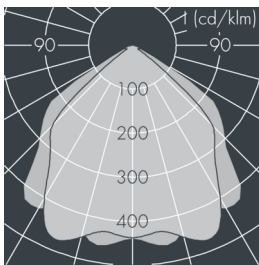

Superlight LED 1

8 885 165 159

26 W, 3056 lm, 4000 K neutral white, DALI,
wide beam 92° / 108°

Customized solutions and modifications are possible: Special RAL, DB or NCS colours as polyester powder coat, luminaires in 2700 K and other colour temperatures and versions for high ambient temperature.

Specification text

housing made of die-cast aluminum AlSi12, polyester powder coated by high-quality and UV-stabilized coating process, Colour: white RAL 9002, all exterior parts are stainless steel, tempered safety glass, anti-reflective coating from 1 side, dark screenprint, silicon gasket, closure with 4 stainless steel screws, wall box: 2 drilled holes \varnothing 7 mm, spacing 110 mm, cable entry 7 - 10 mm, for recessed or surface mounted cable, tilt range: 200°, cable gland: M20, connecting terminal: 5 pole, highly efficient aluminum reflector with satin finish, integral driver (DALI), CRI > 80, max 2 SDCM, service life L90/B10 > 50.000 h, Beam angle (FWHM): 92° / 108°, luminous flux: 3056 lm, wattage: 26 W, delivered lumens 118 lm/W, protection type IP67, protection class I, impact resistance IK08, windage area 0,035 m², dimensions (LxHxW): 183 x 70 x 183 mm, weight 3.4 kg

IP67 IK08

Specification

Wattage	26 W	Beam angle (FWHM)	92° / 108°
Delivered lumens	118 lm/W	Housing colour	white RAL 9002
Light source	LED 4000 K	Power supply cable	\varnothing 6 - 13 mm
Color Rendering Index	CRI > 80	Protection type	IP67
Colour tolerance	max 2 SDCM	Protection class	I
Lifetime ta 25° C	L90/B10 > 50.000 h	Impact resistance	IK08
Control gear	DALI	Windage area	0,035m ²
Input voltage AC	220 - 240 V	Dimensions	183 x 70 x 183 mm
Input voltage DC	176 - 250 V	Weight	3,40 kg
Voltage protection	2 kV L/N 4 kV L/PE	Max. ambient temperature ta	45°
Luminaires per B16A / C16A	50 / 85		