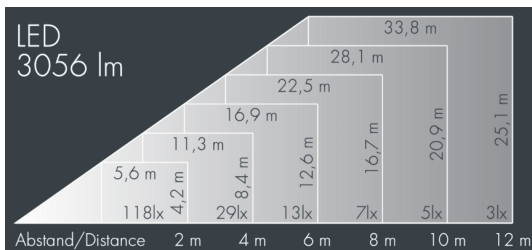

Superlight LED 1

8 885 165 159

26 W, 3056 lm, 4000 K neutral white, DALI,
wide beam 92° / 108°

Customized solutions and modifications are possible: Special RAL, DB or NCS colours as polyester powder coat, luminaires in 2700 K and other colour temperatures and versions for high ambient temperature.

Specification text

housing made of die-cast aluminum AlSi12, polyester powder coated by high-quality and UV-stabilized coating process, Colour: white RAL 9002, all exterior parts are stainless steel, tempered safety glass, anti-reflective coating from 1 side, dark screenprint, silicon gasket, closure with 4 stainless steel screws, wall box: 2 drilled holes \varnothing 7 mm, spacing 110 mm, cable entry 7 - 10 mm, for recessed or surface mounted cable, tilt range: 200°, cable gland: M20, connecting terminal: 5 pole, highly efficient aluminum reflector with satin finish, integral driver (DALI), CRI > 80, max 2 SDCM, service life L90/B10 > 50.000 h, Beam angle (FWHM): 92° / 108°, luminous flux: 3056 lm, wattage: 26 W, delivered lumens 118 lm/W, protection type IP67, protection class I, impact resistance IK08, windage area 0,035 m², dimensions (LxHxW): 183 x 70 x 183 mm, weight 3.4 kg

IP67 IK08

Specification

Wattage	26 W	Beam angle (FWHM)	92° / 108°
Delivered lumens	118 lm/W	Housing colour	white RAL 9002
Light source	LED 4000 K	Power supply cable	\varnothing 6 - 13 mm
Color Rendering Index	CRI > 80	Protection type	IP67
Colour tolerance	max 2 SDCM	Protection class	I
Lifetime ta 25° C	L90/B10 > 50.000 h	Impact resistance	IK08
Control gear	DALI	Windage area	0,035m ²
Input voltage AC	220 - 240 V	Dimensions	183 x 70 x 183 mm
Input voltage DC	176 - 250 V	Weight	3,40 kg
Voltage protection	2 kV L/N 4 kV L/PE	Max. ambient temperature ta	45°
Luminaires per B16A / C16A	50 / 85		