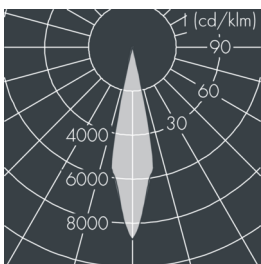

Nightspot B Gobo Projector

8 987 056 649

55 W, 1445 lm, 3000 K warm white, DALI,
85 mm focal length 22°

Customized solutions and modifications are possible: Special RAL, DB or NCS colours as polyester powder coat, luminaires in 2700 K and other colour temperatures and versions for high ambient temperature.

Specification text

housing made of extruded aluminum and corrosion-resistant die-cast aluminum AlSi12, polyester powder coated by high-quality and UV-stabilized coating process, Colour: silver grey, all exterior parts are stainless steel, tempered safety glass, anti-reflective coating from 1 side, silicon gasket, closure with 4 stainless steel screws, powder coated aluminum mounting bracket with tilt scale: 2 drilled holes Ø 9 mm, spacing 70 mm, 1 centre hole Ø 22 mm, tilt range: 105°, cable gland: M20, connecting terminal: 5 pole, focusable projection lens for precise light control and sharp-edged image projections, integral, dimmable driver (DALI), CRI > 80, service life L70/B > 50.000 h, Beam angle (FWHM): 22°, luminous flux: 1445 lm, wattage: 55 W, delivered lumens 26 lm/W, protection type IP67, protection class II, impact resistance IK08, windage area 0,085 m², dimensions: Ø 240 mm, width 425 mm, weight 8.1 kg

Wattage	55 W	Beam angle (FWHM)	22°
Delivered lumens	26 lm/W	Housing colour	silver grey
Light source	LED 3000 K	Power supply cable	Ø 8 – 15 mm
Color Rendering Index	CRI > 80	Protection type	IP67
Lifetime ta 25° C	L70/B > 50.000 h	Protection class	II
Control gear	DALI	Impact resistance	IK08
Input voltage AC	220 – 240 V	Windage area	0,085m ²
Input voltage DC	220 – 240 V	Dimensions	Ø 240 mm, width 425 mm
Voltage protection	2 kV L/N 4 kV L/PE	Weight	8,10 kg
Luminaires per B16A / C16A	23 / 39	Max. ambient temperature ta	35°