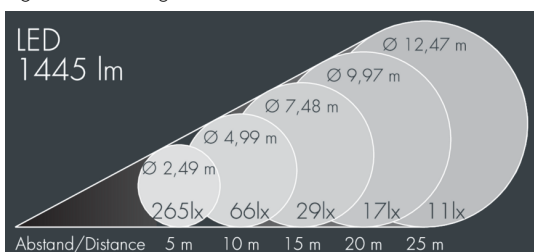

Nightspot B Gobo Projector

8 987 056 649

55 W, 1445 lm, 3000 K warm white, DALI,
85 mm focal length 22°

Customized solutions and modifications are possible: Special RAL, DB or NCS colours as polyester powder coat, luminaires in 2700 K and other colour temperatures and versions for high ambient temperature.

Specification text

housing made of extruded aluminum and corrosion-resistant die-cast aluminum AlSi12, polyester powder coated by high-quality and UV-stabilized coating process, Colour: silver grey, all exterior parts are stainless steel, tempered safety glass, anti-reflective coating from 1 side, silicon gasket, closure with 4 stainless steel screws, powder coated aluminum mounting bracket with tilt scale: 2 drilled holes Ø 9 mm, spacing 70 mm, 1 centre hole Ø 22 mm, tilt range: 105°, cable gland: M20, connecting terminal: 5 pole, focusable projection lens for precise light control and sharp-edged image projections, integral, dimmable driver (DALI), CRI > 80, service life L70/B > 50.000 h, Beam angle (FWHM): 22°, luminous flux: 1445 lm, wattage: 55 W, delivered lumens 26 lm/W, protection type IP67, protection class II, impact resistance IK08, windage area 0,085 m², dimensions: Ø 240 mm, width 425 mm, weight 8.1 kg

Wattage	55 W	Beam angle (FWHM)	22°
Delivered lumens	26 lm/W	Housing colour	silver grey
Light source	LED 3000 K	Power supply cable	Ø 8 – 15 mm
Color Rendering Index	CRI > 80	Protection type	IP67
Lifetime ta 25° C	L70/B > 50.000 h	Protection class	II
Control gear	DALI	Impact resistance	IK08
Input voltage AC	220 – 240 V	Windage area	0,085m ²
Input voltage DC	220 – 240 V	Dimensions	Ø 240 mm, width 425 mm
Voltage protection	2 kV L/N 4 kV L/PE	Weight	8,10 kg
Luminaires per B16A / C16A	23 / 39	Max. ambient temperature ta	35°