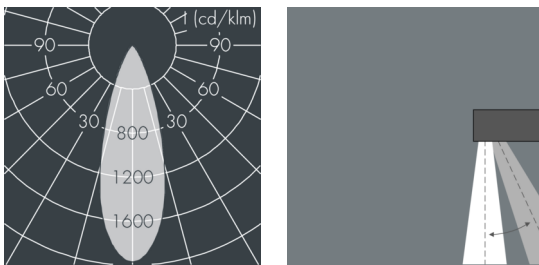

Nightfocus

8 395 056 059

5 × 1 W, 439 lm, 3000 K warm white,
wide beam, gimbal mounted, adjustable 33°

Customized solutions and modifications are possible: Special RAL, DB or NCS colours as polyester powder coat, luminaires in 2700 K and other colour temperatures and versions for high ambient temperature.

Specification text

housing made of corrosion-resistant die-cast aluminum AlSi12, polyester powder coated by high-quality and UV-stabilized coating process, Colour: silver grey, all exterior parts are stainless steel, tempered safety glass, anti-reflective coating from 1 side, silicon gasket, closure with 4 stainless steel screws, wall mounting: 2 drilled holes Ø 7 mm, spacing 60 mm, cable gland: up to Ø 13 mm, recessed or surface mounted cable, connecting terminal: 3 pole, gimbal mounted, tilt range: 0-15, integral control gear, CRI > 80, max 2 SDCM, service life L90/B10 > 50.000 h, Beam angle (FWHM): 33°, luminous flux: 439 lm, wattage: 7 W, delivered lumens 63 lm/W, protection type IP65, protection class I, impact resistance IK08, windage area 0,025 m², dimensions (L×H×W): 191 × 110 × 130 mm, weight 3.657 kg

Wattage	7 W	Beam angle (FWHM)	33°
Delivered lumens	63 lm/W	Housing colour	silver grey
Light source	LED 3000 K	Protection type	IP65
Color Rendering Index	CRI > 80	Protection class	I
Colour tolerance	max 2 SDCM	Impact resistance	IK08
Lifetime ta 25° C	L90/B10 > 50.000 h	Windage area	0,025m²
Control gear	on / off	Dimensions	191 × 110 × 130 mm
Input voltage AC	220 – 240 V	Weight	3,66 kg
Voltage protection	1 kV L/N 0 kV L/PE		