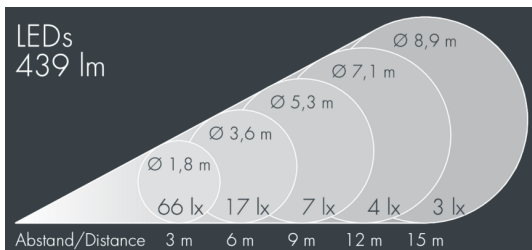

Nightfocus

8 395 056 059

5 × 1 W, 439 lm, 3000 K warm white,
wide beam, gimbal mounted, adjustable 33°

Customized solutions and modifications are possible: Special RAL, DB or NCS colours as polyester powder coat, luminaires in 2700 K and other colour temperatures and versions for high ambient temperature.

Specification text

housing made of corrosion-resistant die-cast aluminum AlSi12, polyester powder coated by high-quality and UV-stabilized coating process, Colour: silver grey, all exterior parts are stainless steel, tempered safety glass, anti-reflective coating from 1 side, silicon gasket, closure with 4 stainless steel screws, wall mounting: 2 drilled holes Ø 7 mm, spacing 60 mm, cable gland: up to Ø 13 mm, recessed or surface mounted cable, connecting terminal: 3 pole, gimbal mounted, tilt range: 0-15, integral control gear, CRI > 80, max 2 SDCM, service life L90/B10 > 50.000 h, Beam angle (FWHM): 33°, luminous flux: 439 lm, wattage: 7 W, delivered lumens 63 lm/W, protection type IP65, protection class I, impact resistance IK08, windage area 0,025 m², dimensions (L×H×W): 191 × 110 × 130 mm, weight 3.657 kg

Wattage	7 W	Beam angle (FWHM)	33°
Delivered lumens	63 lm/W	Housing colour	silver grey
Light source	LED 3000 K	Protection type	IP65
Color Rendering Index	CRI > 80	Protection class	I
Colour tolerance	max 2 SDCM	Impact resistance	IK08
Lifetime ta 25° C	L90/B10 > 50.000 h	Windage area	0,025m²
Control gear	on / off	Dimensions	191 × 110 × 130 mm
Input voltage AC	220 – 240 V	Weight	3,66 kg
Voltage protection	1 kV L/N 0 kV L/PE		