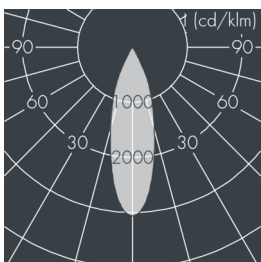

Monospot 3

8 907 256 049

36 W, 3283 lm, 3000 K warm white,
medium wide beam 30°

Customized solutions and modifications are possible: Special RAL, DB or NCS colours as polyester powder coat, luminaires in 2700 K and other colour temperatures and versions for high ambient temperature.

Specification text

housing made of corrosion-resistant die-cast aluminum AlSi12, polyester powder coated by high-quality and UV-stabilized coating process, Colour: silver grey, all exterior parts are stainless steel, tempered safety glass, anti-reflective coating from 1 side, dark screenprint, silicon gasket, closure with 3 stainless steel screws, for installation on poles Ø 60 - 100 mm, tiltable base made of powder coated aluminum, 2 drilled holes Ø 9 mm, spacing 95 mm, 1 centre hole Ø 13.5 mm, tilt range: 90°, 360° adjustable, cable gland: M20, connecting terminal: 3 pole, highly efficient faceted rotationally symmetrical reflector, integral driver (AC/DC), CRI > 80, max 2 SDCM, service life L90/B10 > 50.000 h, Beam angle (FWHM): 30°, luminous flux: 3283 lm, wattage: 36 W, delivered lumens 91 lm/W, protection type IP67, protection class II, impact resistance IK08, windage area 0,049 m², dimensions: Ø 175 mm, width 200 mm, weight 3.2 kg

IP67 IK08

Specification

Wattage	36 W	Beam angle (FWHM)	30°
Delivered lumens	91 lm/W	Housing colour	silver grey
Light source	LED 3000 K	Power supply cable	Ø 6 – 13 mm
Color Rendering Index	CRI > 80	Protection type	IP67
Colour tolerance	max 2 SDCM	Protection class	II
Lifetime ta 25° C	L90/B10 > 50.000 h	Impact resistance	IK08
Control gear	on / off	Windage area	0,049m²
Input voltage AC	110 – 240 V	Dimensions	Ø 175 mm, width 200 mm
Input voltage DC	190 – 250 V	Weight	3,20 kg
Voltage protection	4 kV L/N 5 kV L/PE	Max. ambient temperature ta	35°
Luminaires per B16A / C16A	30 / 51		