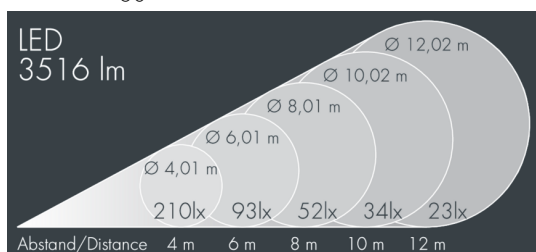

Monospot 3

8 907 255 059

36 W, 3516 lm, 4000 K neutral white,
wide beam 53°

Customized solutions and modifications are possible: Special RAL, DB or NCS colours as polyester powder coat, luminaires in 2700 K and other colour temperatures and versions for high ambient temperature.

Specification text

housing made of corrosion-resistant die-cast aluminum AlSi12, polyester powder coated by high-quality and UV-stabilized coating process, Colour: silver grey, all exterior parts are stainless steel, tempered safety glass, anti-reflective coating from 1 side, dark screenprint, silicon gasket, closure with 3 stainless steel screws, for installation on poles Ø 60 - 100 mm, tiltable base made of powder coated aluminum, 2 drilled holes Ø 9 mm, spacing 95 mm, 1 centre hole Ø 13.5 mm, tilt range: 90°, 360° adjustable, cable gland: M20, connecting terminal: 3 pole, highly efficient faceted rotationally symmetrical reflector, integral driver (AC/DC), CRI > 80, max 2 SDCM, service life L90/B10 > 50.000 h, Beam angle (FWHM): 53°, luminous flux: 3516 lm, wattage: 36 W, delivered lumens 98 lm/W, protection type IP67, protection class II, impact resistance IK08, windage area 0,049 m², dimensions: Ø 175 mm, width 200 mm, weight 3.2 kg

Specification

Wattage	36 W	Beam angle (FWHM)	53°
Delivered lumens	98 lm/W	Housing colour	silver grey
Light source	LED 4000 K	Power supply cable	Ø 6 – 13 mm
Color Rendering Index	CRI > 80	Protection type	IP67
Colour tolerance	max 2 SDCM	Protection class	II
Lifetime ta 25° C	L90/B10 > 50.000 h	Impact resistance	IK08
Control gear	on / off	Windage area	0,049m²
Input voltage AC	110 – 240 V	Dimensions	Ø 175 mm, width 200 mm
Input voltage DC	190 – 250 V	Weight	3,20 kg
Voltage protection	4 kV L/N 5 kV L/PE	Max. ambient temperature ta	35°
Luminaires per B16A / C16A	30 / 51		