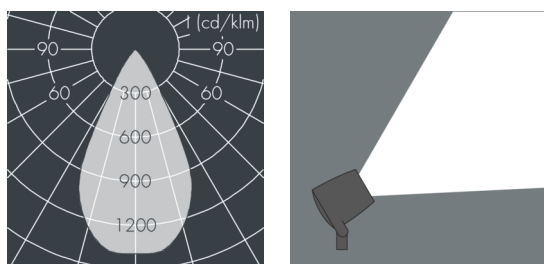

Monospot 3

8 907 255 059

36 W, 3516 lm, 4000 K neutral white,
wide beam 53°

Customized solutions and modifications are possible: Special RAL, DB or NCS colours as polyester powder coat, luminaires in 2700 K and other colour temperatures and versions for high ambient temperature.

Specification text

housing made of corrosion-resistant die-cast aluminum AlSi12, polyester powder coated by high-quality and UV-stabilized coating process, Colour: silver grey, all exterior parts are stainless steel, tempered safety glass, anti-reflective coating from 1 side, dark screenprint, silicon gasket, closure with 3 stainless steel screws, for installation on poles Ø 60 - 100 mm, tiltable base made of powder coated aluminum, 2 drilled holes Ø 9 mm, spacing 95 mm, 1 centre hole Ø 13.5 mm, tilt range: 90°, 360° adjustable, cable gland: M20, connecting terminal: 3 pole, highly efficient faceted rotationally symmetrical reflector, integral driver (AC/DC), CRI > 80, max 2 SDCM, service life L90/B10 > 50.000 h, Beam angle (FWHM): 53°, luminous flux: 3516 lm, wattage: 36 W, delivered lumens 98 lm/W, protection type IP67, protection class II, impact resistance IK08, windage area 0,049 m², dimensions: Ø 175 mm, width 200 mm, weight 3.2 kg

Specification

Wattage	36 W	Beam angle (FWHM)	53°
Delivered lumens	98 lm/W	Housing colour	silver grey
Light source	LED 4000 K	Power supply cable	Ø 6 – 13 mm
Color Rendering Index	CRI > 80	Protection type	IP67
Colour tolerance	max 2 SDCM	Protection class	II
Lifetime ta 25° C	L90/B10 > 50.000 h	Impact resistance	IK08
Control gear	on / off	Windage area	0,049m²
Input voltage AC	110 – 240 V	Dimensions	Ø 175 mm, width 200 mm
Input voltage DC	190 – 250 V	Weight	3,20 kg
Voltage protection	4 kV L/N 5 kV L/PE	Max. ambient temperature ta	35°
Luminaires per B16A / C16A	30 / 51		