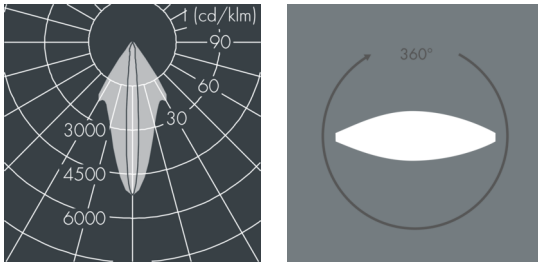

Monospot 3

8 907 056 079

36 W, 2603 lm, 3000 K warm white,
linear, rotatable 36° / 9°

Customized solutions and modifications are possible: Special RAL, DB or NCS colours as polyester powder coat, luminaires in 2700 K and other colour temperatures and versions for high ambient temperature.

Specification text

housing made of corrosion-resistant die-cast aluminum AlSi12, polyester powder coated by high-quality and UV-stabilized coating process, Colour: silver grey, all exterior parts are stainless steel, tempered safety glass, anti-reflective coating from 1 side, continuously adjustable through 360° from outside the luminaire, silicon gasket, closure with 3 stainless steel screws, bracket: 2 long holes \varnothing 7 mm, spacing 30-40 mm, 1 centre hole \varnothing 17 mm, tilt range: 180°, cable gland: M20, connecting terminal: 3 pole, highly efficient faceted rotationally symmetrical reflector, integral driver (AC/DC), CRI > 80, max 2 SDCM, service life L90/B10 > 50.000 h, Beam angle (FWHM): 36° / 9°, luminous flux: 2603 lm, wattage: 36 W, delivered lumens 72 lm/W, protection type IP67, protection class II, impact resistance IK08, windage area 0,049 m², dimensions: \varnothing 175 mm, width 200 mm, weight 3 kg

Specification

Wattage	36 W	Beam angle (FWHM)	36° / 9°
Delivered lumens	72 lm/W	Housing colour	silver grey
Light source	LED 3000 K	Power supply cable	\varnothing 6 – 13 mm
Color Rendering Index	CRI > 80	Protection type	IP67
Colour tolerance	max 2 SDCM	Protection class	II
Lifetime ta 25° C	L90/B10 > 50.000 h	Impact resistance	IK08
Control gear	on / off	Windage area	0,049m ²
Input voltage AC	110 – 240 V	Dimensions	\varnothing 175 mm, width 200 mm
Input voltage DC	190 – 250 V	Weight	3,00 kg
Voltage protection	4 kV L/N 5 kV L/PE	Max. ambient temperature ta	35°
Luminaires per B16A / C16A	30 / 51		