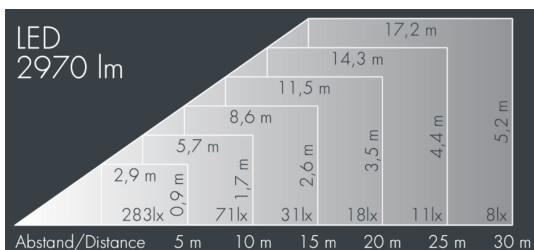

Monospot 3

8 907 055 139

36 W, 2970 lm, 4000 K neutral white, DALI, linear, horizontal 9° / 36°

Customized solutions and modifications are possible: Special RAL, DB or NCS colours as polyester powder coat, luminaires in 2700 K and other colour temperatures and versions for high ambient temperature.

Specification text

housing made of corrosion-resistant die-cast aluminum AlSi12, polyester powder coated by high-quality and UV-stabilized coating process, Colour: silver grey, all exterior parts are stainless steel, tempered safety glass, anti-reflective coating from 1 side, dark screenprint, silicon gasket, closure with 3 stainless steel screws, bracket: 2 long holes \varnothing 7 mm, spacing 30-40 mm, 1 centre hole \varnothing 17 mm, tilt range: 180°, cable gland: M20, connecting terminal: 5 pole, highly efficient faceted rotationally symmetrical reflector, integral, dimmable driver (DALI), CRI > 80, max 2 SDCM, service life L90/B10 > 50.000 h, Beam angle (FWHM): 9° / 36°, luminous flux: 2970 lm, wattage: 36 W, delivered lumens 82 lm/W, protection type IP67, protection class II, impact resistance IK08, windage area 0,049 m², dimensions: \varnothing 175 mm, width 200 mm, weight 3 kg

IP67 IK08

Specification

Wattage	36 W	Beam angle (FWHM)	9° / 36°
Delivered lumens	82 lm/W	Housing colour	silver grey
Light source	LED 4000 K	Power supply cable	\varnothing 6 – 13 mm
Color Rendering Index	CRI > 80	Protection type	IP67
Colour tolerance	max 2 SDCM	Protection class	II
Lifetime ta 25° C	L90/B10 > 50.000 h	Impact resistance	IK08
Control gear	DALI	Windage area	0,049m ²
Input voltage AC	110 – 240 V	Dimensions	\varnothing 175 mm, width 200 mm
Input voltage DC	190 – 250 V	Weight	3,00 kg
Voltage protection	4 kV L/N 5 kV L/PE	Max. ambient temperature ta	35°
Luminaires per B16A / C16A	30 / 51		