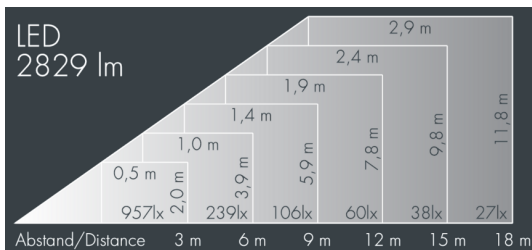

Monospot 3

8 907 046 229

36 W, 2829 lm, 3000 K warm white, 1-10V, linear, vertical 36° / 9°

Customized solutions and modifications are possible: Special RAL, DB or NCS colours as polyester powder coat, luminaires in 2700 K and other colour temperatures and versions for high ambient temperature.

Specification text

housing made of corrosion-resistant die-cast aluminum AlSi12, polyester powder coated by high-quality and UV-stabilized coating process, Colour: black RAL 7021, all exterior parts are stainless steel, tempered safety glass, anti-reflective coating from 1 side, dark screenprint, silicon gasket, closure with 3 stainless steel screws, bracket: 2 long holes \varnothing 7 mm, spacing 30-40 mm, 1 centre hole \varnothing 17 mm, tilt range: 180°, cable gland: M20, connecting terminal: 5 pole, highly efficient faceted rotationally symmetrical reflector, integral driver (dimnable 1-10V), CRI > 80, max 2 SDCM, service life L90/B10 > 50.000 h, Beam angle (FWHM): 36° / 9°, luminous flux: 2829 lm, wattage: 36 W, delivered lumens 79 lm/W, protection type IP67, protection class II, impact resistance IK08, windage area 0,049 m², dimensions: \varnothing 175 mm, width 200 mm, weight 3 kg

IP67 IK08

Specification

Wattage	36 W	Beam angle (FWHM)	36° / 9°
Delivered lumens	79 lm/W	Housing colour	black RAL 7021
Light source	LED 3000 K	Power supply cable	\varnothing 6 – 13 mm
Color Rendering Index	CRI > 80	Protection type	IP67
Colour tolerance	max 2 SDCM	Protection class	II
Lifetime ta 25° C	L90/B10 > 50.000 h	Impact resistance	IK08
Control gear	1-10V	Windage area	0,049m ²
Input voltage AC	110 – 240 V	Dimensions	\varnothing 175 mm, width 200 mm
Input voltage DC	190 – 250 V	Weight	3,00 kg
Voltage protection	4 kV L/N 5 kV L/PE	Max. ambient temperature ta	35°
Luminaires per B16A / C16A	30 / 51		