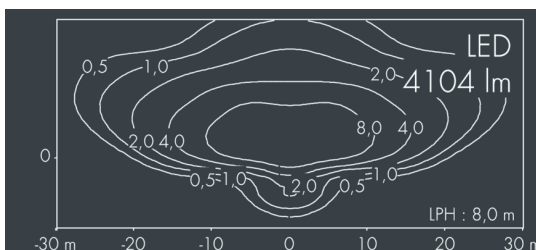

Monospot S4

8 994 046 089

46 W, 4104 lm, 3000 K warm white,
Street Optic 52° / 138°

Customized solutions and modifications are possible: Special RAL, DB or NCS colours as polyester powder coat, luminaires in 2700 K and other colour temperatures and versions for high ambient temperature.

Specification text

housing made of corrosion-resistant die-cast aluminum AlSi12, polyester powder coated by high-quality and UV-stabilized coating process, Colour: black RAL 7021, all exterior parts are stainless steel, tempered safety glass, anti-reflective coating from 1 side, dark screenprint, silicon gasket, closure with 3 stainless steel screws, mounting bracket: 2 drilled holes \varnothing 7 mm, spacing 30-40 mm, 1 centre hole \varnothing 17 mm, tilt range: 180°, cable gland: M20, connecting terminal: 3 pole, lens for batwing light distribution made of highly efficient optical silicon, integral driver (AC/DC), CRI > 80, max 2 SDCM, service life L90/B10 > 50.000 h, Beam angle (FWHM): 52° / 138°, luminous flux: 4104 lm, wattage: 46 W, delivered lumens 89 lm/W, protection type IP67, protection class I, impact resistance IK08, windage area 0,025 m², dimensions: \varnothing 194 mm, width 124 mm, weight 3 kg

IP67 IK08

Specification

Wattage	46 W	Beam angle (FWHM)	52° / 138°
Delivered lumens	89 lm/W	Housing colour	black RAL 7021
Light source	LED 3000 K	Power supply cable	\varnothing 6 – 13 mm
Color Rendering Index	CRI > 80	Protection type	IP67
Colour tolerance	max 2 SDCM	Protection class	I
Lifetime ta 25° C	L90/B10 > 50.000 h	Impact resistance	IK08
Control gear	on / off	Windage area	0,025m ²
Input voltage AC	220 – 240 V	Dimensions	\varnothing 194 mm, width 124 mm
Input voltage DC	50 – 60 V	Weight	3,00 kg
Voltage protection	2 kV L/N 4 kV L/PE	Max. ambient temperature ta	40°
Luminaires per B16A / C16A	23 / 39		