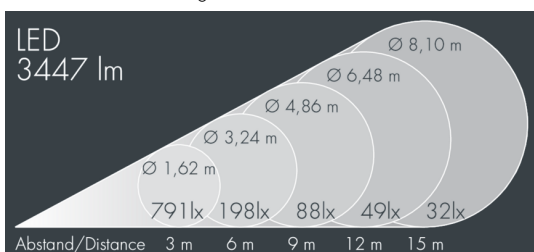

Monospot 3

8 907 255 249

36 W, 3447 lm, 4000 K neutral white, 1-10V, medium wide beam 30°

Customized solutions and modifications are possible: Special RAL, DB or NCS colours as polyester powder coat, luminaires in 2700 K and other colour temperatures and versions for high ambient temperature.

Specification text

housing made of corrosion-resistant die-cast aluminum AlSi12, polyester powder coated by high-quality and UV-stabilized coating process, Colour: silver grey, all exterior parts are stainless steel, tempered safety glass, anti-reflective coating from 1 side, dark screenprint, silicon gasket, closure with 3 stainless steel screws, for installation on poles Ø 60 - 100 mm, tiltable base made of powder coated aluminum, 2 drilled holes Ø 9 mm, spacing 95 mm, 1 centre hole Ø 13.5 mm, tilt range: 90°, 360° adjustable, cable gland: M20, connecting terminal: 5 pole, highly efficient faceted rotationally symmetrical reflector, integral driver (dimnable 1-10V), CRI > 80, max 2 SDCM, service life L90/B10 > 50.000 h, Beam angle (FWHM): 30°, luminous flux: 3447 lm, wattage: 36 W, delivered lumens 96 lm/W, protection type IP67, protection class II, impact resistance IK08, windage area 0,049 m², dimensions: Ø 175 mm, width 200 mm, weight 3 kg

Specification

Wattage	36 W	Beam angle (FWHM)	30°
Delivered lumens	96 lm/W	Housing colour	silver grey
Light source	LED 4000 K	Power supply cable	Ø 6 – 13 mm
Color Rendering Index	CRI > 80	Protection type	IP67
Colour tolerance	max 2 SDCM	Protection class	II
Lifetime ta 25° C	L90/B10 > 50.000 h	Impact resistance	IK08
Control gear	1-10V	Windage area	0,049m ²
Input voltage AC	110 – 240 V	Dimensions	Ø 175 mm, width 200 mm
Input voltage DC	190 – 250 V	Weight	3,00 kg
Voltage protection	4 kV L/N 5 kV L/PE	Max. ambient temperature ta	35°
Luminaires per B16A / C16A	30 / 51		