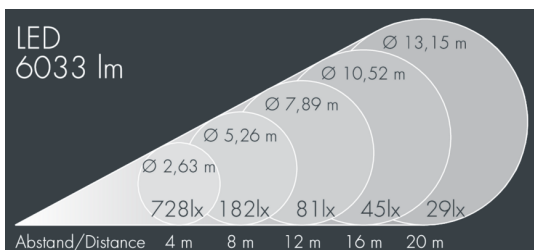

Monospot 4

8 904 265 349

70 W, 6048 lm, 4000 K neutral white, Zhaga 18, medium wide beam 36°

Specification text

housing made of corrosion-resistant die-cast aluminum AlSi12, polyester powder coated by high-quality and UV-stabilized coating process, Colour: white RAL 9002, all exterior parts are stainless steel, tempered safety glass, anti-reflective coating from 1 side, dark screenprint, silicon gasket, closure with 3 stainless steel screws, for installation on poles $\varnothing 60 - 100$ mm, tiltable base made of powder coated aluminum, 2 drilled holes $\varnothing 9$ mm, spacing 95 mm, 1 centre hole $\varnothing 13.5$ mm, tilt range: 90°, 360° adjustable, cable gland: M20, connecting terminal: 3 pole, highly efficient faceted rotationally symmetrical reflector, Integral driver D4i (AC/DC), CRI > 80, max 2 SDCM, service life L90/B10 > 50.000 h, Beam angle (FWHM): 36°, luminous flux: 6048 lm, wattage: 70 W, delivered lumens 86 lm/W, protection type IP67, protection class I, impact resistance IK08, windage area 0,075 m², weight 5.1 kg

Specification

Wattage	70 W	Beam angle (FWHM)	36°
Delivered lumens	86 lm/W	Housing colour	white RAL 9002
Light source	LED 4000 K	Power supply cable	$\varnothing 6 - 13$ mm
Color Rendering Index	CRI > 80	Protection type	IP67
Colour tolerance	max 2 SDCM	Protection class	I
Lifetime ta 25° C	L90/B10 > 50.000 h	Impact resistance	IK08
Control gear	Zhaga 18	Windage area	0,075m ²
Input voltage AC	220 – 240 V	Weight	5,10 kg
Input voltage DC	220 – 240 V	Max. ambient temperature ta	35°
Voltage protection	6 kV L/N 10 kV L/PE		
Luminaires per B16A / C16A	25 / 29		