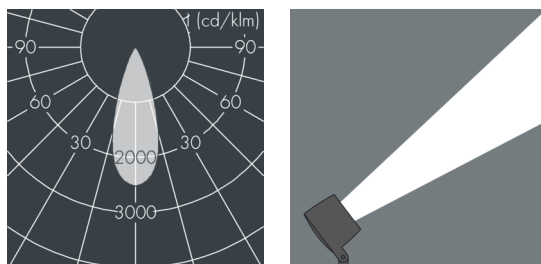

MonoFlood 4

8 204 265 049

13 × 7,5 W, 5452 lm, 4000 K neutral white,
medium wide beam 35°

Customized solutions and modifications are possible: Special RAL, DB or NCS colours as polyester powder coat, luminaires in 2700 K and other colour temperatures and versions for high ambient temperature.

Specification text

housing made of corrosion-resistant die-cast aluminum AlSi12, polyester powder coated by high-quality and UV-stabilized coating process, Colour: white RAL 9002, all exterior parts are stainless steel, tempered safety glass, anti-reflective coating from 1 side, dark screenprint, silicon gasket, closure with 4 stainless steel screws, for installation on poles \varnothing 60 - 100 mm, tiltable base made of powder coated aluminum, 2 drilled holes \varnothing 9 mm, spacing 95 mm, 1 centre hole \varnothing 13.5 mm, tilt range: 90°, 360° adjustable, cable gland: M20, connecting terminal: 3 pole, precise PMMA optics, integral driver (AC/DC), CRI > 80, max 3 SDCM, service life L90/B10 > 50.000 h, Beam angle (FWHM): 35°, luminous flux: 5452 lm, wattage: 98 W, delivered lumens 56 lm/W, protection type IP67, protection class I, impact resistance IK10, windage area 0,048 m², dimensions (L×H×W): 250 × 176 × 250 mm, weight 6.9 kg

Specification

Wattage	98 W	Beam angle (FWHM)	35°
Delivered lumens	56 lm/W	Housing colour	white RAL 9002
Light source	LED 4000 K	Power supply cable	\varnothing 6 – 13 mm
Color Rendering Index	CRI > 80	Protection type	IP67
Colour tolerance	max 3 SDCM	Protection class	I
Lifetime ta 25° C	L90/B10 > 50.000 h	Impact resistance	IK10
Control gear	on / off	Windage area	0,048m ²
Input voltage AC	100 – 280 V	Dimensions	250 × 176 × 250 mm
Input voltage DC	140 – 380 V	Weight	6,90 kg
Voltage protection	4 kV L/N 10 kV L/PE	Max. ambient temperature ta	35°