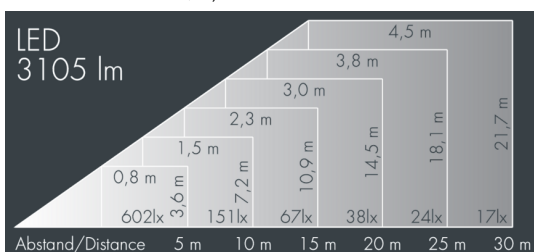

### Monoflood 3

8 203 246 029  
 9 × 6 W, 3105 lm, 3000 K warm white,  
 linear, vertical 40° / 9°

Customized solutions and modifications are possible: Special RAL, DB or NCS colours as polyester powder coat, luminaires in 2700 K and other colour temperatures and versions for high ambient temperature.

### Specification text

housing made of corrosion-resistant die-cast aluminum AlSi12, polyester powder coated by high-quality and UV-stabilized coating process, Colour: black RAL 7021, all exterior parts are stainless steel, tempered safety glass, anti-reflective coating from 1 side, dark screenprint, silicon gasket, closure with 4 stainless steel screws, for installation on poles Ø 60 - 100 mm, tiltable base made of powder coated aluminum, 2 drilled holes Ø 9 mm, spacing 95 mm, 1 centre hole Ø 13.5 mm, tilt range: 90°, 360° adjustable, cable gland: M20, connecting terminal: 3 pole, precise PMMA optics, integral driver (AC/DC), CRI > 80, max 2 SDCM, service life L90/B10 > 50.000 h, Beam angle (FWHM): 40° / 9°, luminous flux: 3105 lm, wattage: 54 W, delivered lumens 58 lm/W, protection type IP67, protection class I, impact resistance IK10, windage area 0,034 m<sup>2</sup>, dimensions (L×H×W): 200 × 156 × 200 mm, weight 4.7 kg

### Specification

Wattage	54 W	Beam angle (FWHM)	40° / 9°
Delivered lumens	58 lm/W	Housing colour	black RAL 7021
Light source	LED 3000 K	Protection type	IP67
Color Rendering Index	CRI > 80	Protection class	I
Colour tolerance	max 2 SDCM	Impact resistance	IK10
Lifetime ta 25° C	L90/B10 > 50.000 h	Windage area	0,034m <sup>2</sup>
Control gear	on / off	Dimensions	200 × 156 × 200 mm
Input voltage AC	220 – 240 V	Weight	4,70 kg
Input voltage DC	220 – 240 V	Max. ambient temperature ta	35°
Voltage protection	2 kV L/N   4 kV L/PE		
Luminaires per B16A / C16A	10 / 16		