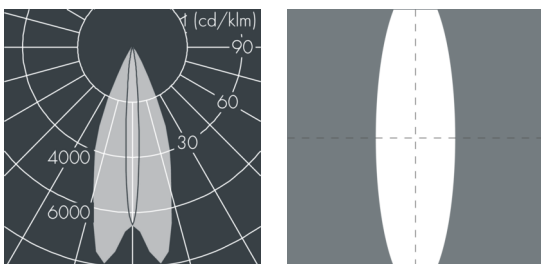

### Monoflood 3

8 203 246 029  
 9 × 6 W, 3105 lm, 3000 K warm white,  
 linear, vertical 40° / 9°

Customized solutions and modifications are possible: Special RAL, DB or NCS colours as polyester powder coat, luminaires in 2700 K and other colour temperatures and versions for high ambient temperature.

### Specification text

housing made of corrosion-resistant die-cast aluminum AlSi12, polyester powder coated by high-quality and UV-stabilized coating process, Colour: black RAL 7021, all exterior parts are stainless steel, tempered safety glass, anti-reflective coating from 1 side, dark screenprint, silicon gasket, closure with 4 stainless steel screws, for installation on poles Ø 60 - 100 mm, tiltable base made of powder coated aluminum, 2 drilled holes Ø 9 mm, spacing 95 mm, 1 centre hole Ø 13.5 mm, tilt range: 90°, 360° adjustable, cable gland: M20, connecting terminal: 3 pole, precise PMMA optics, integral driver (AC/DC), CRI > 80, max 2 SDCM, service life L90/B10 > 50.000 h, Beam angle (FWHM): 40° / 9°, luminous flux: 3105 lm, wattage: 54 W, delivered lumens 58 lm/W, protection type IP67, protection class I, impact resistance IK10, windage area 0,034 m<sup>2</sup>, dimensions (L×H×W): 200 × 156 × 200 mm, weight 4.7 kg

### Specification

Wattage	54 W	Beam angle (FWHM)	40° / 9°
Delivered lumens	58 lm/W	Housing colour	black RAL 7021
Light source	LED 3000 K	Protection type	IP67
Color Rendering Index	CRI > 80	Protection class	I
Colour tolerance	max 2 SDCM	Impact resistance	IK10
Lifetime ta 25° C	L90/B10 > 50.000 h	Windage area	0,034m <sup>2</sup>
Control gear	on / off	Dimensions	200 × 156 × 200 mm
Input voltage AC	220 – 240 V	Weight	4,70 kg
Input voltage DC	220 – 240 V	Max. ambient temperature ta	35°
Voltage protection	2 kV L/N   4 kV L/PE		
Luminaires per B16A / C16A	10 / 16		