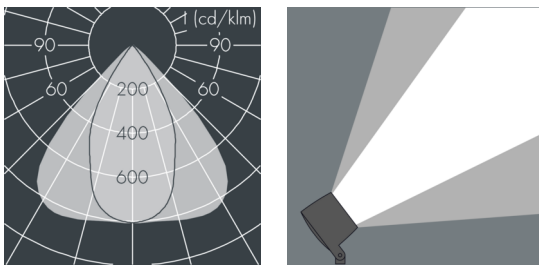

MonoFlood 2

8 202 255 069

28 W, 3028 lm, 4000 K neutral white,
axially symmetrical, narrow beam 55° / 86°

Customized solutions and modifications are possible: Special RAL, DB or NCS colours as polyester powder coat, luminaires in 2700 K and other colour temperatures and versions for high ambient temperature.

Specification text

housing made of corrosion-resistant die-cast aluminum AlSi12, polyester powder coated by high-quality and UV-stabilized coating process, Colour: silver grey, all exterior parts are stainless steel, tempered safety glass, anti-reflective coating from 1 side, dark screenprint, silicon gasket, closure with 4 stainless steel screws, for installation on poles \varnothing 60 - 100 mm, tiltable base made of powder coated aluminum, 2 drilled holes \varnothing 9 mm, spacing 95 mm, 1 centre hole \varnothing 13.5 mm, tilt range: 90°, 360° adjustable, cable gland: M16, connecting terminal: 3 pole, highly efficient aluminum reflector, integral driver (AC/DC), CRI > 85, max 2 SDCM, service life L90/B10 > 50.000 h, Beam angle (FWHM): 55° / 86°, luminous flux: 3028 lm, wattage: 28 W, delivered lumens 108 lm/W, protection type IP67, protection class I, impact resistance IK09, windage area 0,026 m², dimensions (L×H×W): 165 × 137 × 165 mm, weight 3 kg

Specification

Wattage	28 W	Beam angle (FWHM)	55° / 86°
Delivered lumens	108 lm/W	Housing colour	silver grey
Light source	LED 4000 K	Power supply cable	\varnothing 6 – 13 mm
Color Rendering Index	CRI > 85	Protection type	IP67
Colour tolerance	max 2 SDCM	Protection class	I
Lifetime ta 25° C	L90/B10 > 50.000 h	Impact resistance	IK09
Control gear	on / off	Windage area	0,026m ²
Input voltage AC	220 – 240 V	Dimensions	165 × 137 × 165 mm
Input voltage DC	195 – 255 V	Weight	3,00 kg
Voltage protection	4 kV L/N 2 kV L/PE	Max. ambient temperature ta	35°
Luminaires per B16A / C16A	44 / 74		