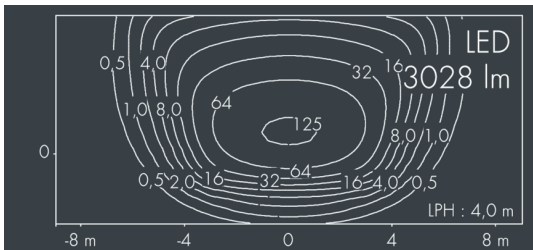

MonoFlood 2

8 202 255 069

28 W, 3028 lm, 4000 K neutral white,
axially symmetrical, narrow beam 55° / 86°

Customized solutions and modifications are possible: Special RAL, DB or NCS colours as polyester powder coat, luminaires in 2700 K and other colour temperatures and versions for high ambient temperature.

Specification text

housing made of corrosion-resistant die-cast aluminum AlSi12, polyester powder coated by high-quality and UV-stabilized coating process, Colour: silver grey, all exterior parts are stainless steel, tempered safety glass, anti-reflective coating from 1 side, dark screenprint, silicon gasket, closure with 4 stainless steel screws, for installation on poles \varnothing 60 - 100 mm, tiltable base made of powder coated aluminum, 2 drilled holes \varnothing 9 mm, spacing 95 mm, 1 centre hole \varnothing 13.5 mm, tilt range: 90°, 360° adjustable, cable gland: M16, connecting terminal: 3 pole, highly efficient aluminum reflector, integral driver (AC/DC), CRI > 85, max 2 SDCM, service life L90/B10 > 50.000 h, Beam angle (FWHM): 55° / 86°, luminous flux: 3028 lm, wattage: 28 W, delivered lumens 108 lm/W, protection type IP67, protection class I, impact resistance IK09, windage area 0,026 m², dimensions (L×H×W): 165 × 137 × 165 mm, weight 3 kg

Specification

Wattage	28 W	Beam angle (FWHM)	55° / 86°
Delivered lumens	108 lm/W	Housing colour	silver grey
Light source	LED 4000 K	Power supply cable	\varnothing 6 – 13 mm
Color Rendering Index	CRI > 85	Protection type	IP67
Colour tolerance	max 2 SDCM	Protection class	I
Lifetime ta 25° C	L90/B10 > 50.000 h	Impact resistance	IK09
Control gear	on / off	Windage area	0,026m ²
Input voltage AC	220 – 240 V	Dimensions	165 × 137 × 165 mm
Input voltage DC	195 – 255 V	Weight	3,00 kg
Voltage protection	4 kV L/N 2 kV L/PE	Max. ambient temperature ta	35°
Luminaires per B16A / C16A	44 / 74		