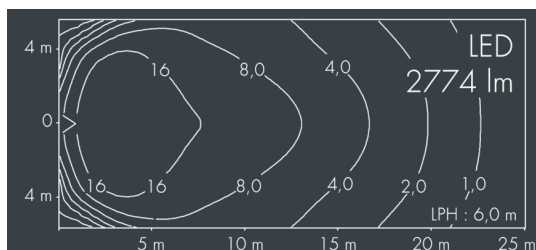

MonoFlood 2

8 202 246 099

27 W, 2774 lm, 3000 K warm white, asymmetrical beam 53°

Customized solutions and modifications are possible: Special RAL, DB or NCS colours as polyester powder coat, luminaires in 2700 K and other colour temperatures and versions for high ambient temperature.

Specification text

housing made of corrosion-resistant die-cast aluminum AlSi12, polyester powder coated by high-quality and UV-stabilized coating process, Colour: black RAL 7021, all exterior parts are stainless steel, tempered safety glass, anti-reflective coating from 1 side, dark screenprint, silicon gasket, closure with 4 stainless steel screws, for installation on poles \varnothing 60 - 100 mm, tiltable base made of powder coated aluminum, 2 drilled holes \varnothing 9 mm, spacing 95 mm, 1 centre hole \varnothing 13.5 mm, tilt range: 90°, 360° adjustable, cable gland: M16, connecting terminal: 3 pole, highly efficient aluminum reflector, integral driver (AC/DC), CRI > 80, max 2 SDCM, service life $L_{90/B10}$ > 50.000 h, luminous flux: 2774 lm, wattage: 27 W, delivered lumens 103 lm/W, protection type IP67, protection class I, impact resistance IK09, windage area 0,026 m², dimensions (L×H×W): 165 × 137 × 165 mm, weight 3 kg

IP67 IK09

Specification

Wattage	27 W	Housing colour	black RAL 7021
Delivered lumens	103 lm/W	Power supply cable	\varnothing 6 – 13 mm
Light source	LED 3000 K	Protection type	IP67
Color Rendering Index	CRI > 80	Protection class	I
Colour tolerance	max 2 SDCM	Impact resistance	IK09
Lifetime ta 25° C	$L_{90/B10}$ > 50.000 h	Windage area	0,026m ²
Control gear	on / off	Dimensions	165 × 137 × 165 mm
Input voltage AC	220 – 240 V	Weight	3,00 kg
Input voltage DC	195 – 255 V	Max. ambient temperature ta	35°
Voltage protection	4 kV L/N 2 kV L/PE		
Luminaires per B16A / C16A	44 / 74		