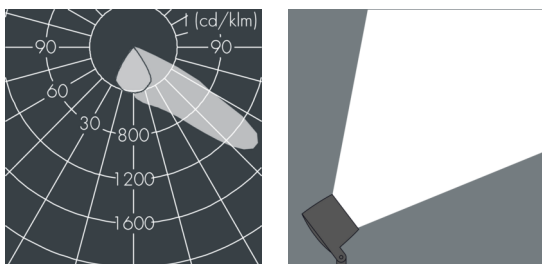

MonoFlood 2

8 202 246 099

27 W, 2774 lm, 3000 K warm white, asymmetrical beam 53°

Customized solutions and modifications are possible: Special RAL, DB or NCS colours as polyester powder coat, luminaires in 2700 K and other colour temperatures and versions for high ambient temperature.

Specification text

housing made of corrosion-resistant die-cast aluminum AlSi12, polyester powder coated by high-quality and UV-stabilized coating process, Colour: black RAL 7021, all exterior parts are stainless steel, tempered safety glass, anti-reflective coating from 1 side, dark screenprint, silicon gasket, closure with 4 stainless steel screws, for installation on poles \varnothing 60 - 100 mm, tiltable base made of powder coated aluminum, 2 drilled holes \varnothing 9 mm, spacing 95 mm, 1 centre hole \varnothing 13.5 mm, tilt range: 90°, 360° adjustable, cable gland: M16, connecting terminal: 3 pole, highly efficient aluminum reflector, integral driver (AC/DC), CRI > 80, max 2 SDCM, service life $L_{90/B10}$ > 50.000 h, luminous flux: 2774 lm, wattage: 27 W, delivered lumens 103 lm/W, protection type IP67, protection class I, impact resistance IK09, windage area 0,026 m², dimensions (L×H×W): 165 × 137 × 165 mm, weight 3 kg

IP67 IK09

Specification

Wattage	27 W	Housing colour	black RAL 7021
Delivered lumens	103 lm/W	Power supply cable	\varnothing 6 – 13 mm
Light source	LED 3000 K	Protection type	IP67
Color Rendering Index	CRI > 80	Protection class	I
Colour tolerance	max 2 SDCM	Impact resistance	IK09
Lifetime ta 25° C	$L_{90/B10}$ > 50.000 h	Windage area	0,026m ²
Control gear	on / off	Dimensions	165 × 137 × 165 mm
Input voltage AC	220 – 240 V	Weight	3,00 kg
Input voltage DC	195 – 255 V	Max. ambient temperature ta	35°
Voltage protection	4 kV L/N 2 kV L/PE		
Luminaires per B16A / C16A	44 / 74		