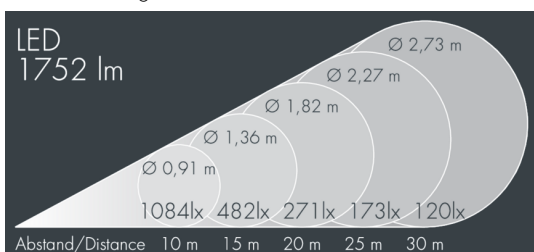

## MonoFlood 2

8 202 246 019

5 × 5,6 W, 1752 lm, 3000 K warm white,  
narrow beam 5°

Customized solutions and modifications are possible: Special RAL, DB or NCS colours as polyester powder coat, luminaires in 2700 K and other colour temperatures and versions for high ambient temperature.

## Specification text

housing made of corrosion-resistant die-cast aluminum AlSi12, polyester powder coated by high-quality and UV-stabilized coating process, Colour: black RAL 7021, all exterior parts are stainless steel, tempered safety glass, anti-reflective coating from 1 side, dark screenprint, silicon gasket, closure with 4 stainless steel screws, for installation on poles Ø 60 - 100 mm, tiltable base made of powder coated aluminum, 2 drilled holes Ø 9 mm, spacing 95 mm, 1 centre hole Ø 13.5 mm, tilt range: 90°, 360° adjustable, cable gland: M16, connecting terminal: 3 pole, precise PMMA optics, integral driver (AC/DC), CRI > 80, max 2 SDCM, service life L90/B10 > 50.000 h, Beam angle (FWHM): 5°, luminous flux: 1752 lm, wattage: 27 W, delivered lumens 66 lm/W, protection type IP67, protection class I, impact resistance IK09, windage area 0,024 m<sup>2</sup>, dimensions (L×H×W): 165 × 137 × 165 mm, weight 3,2 kg

## Specification

Wattage	27 W	Beam angle (FWHM)	5°
Delivered lumens	66 lm/W	Housing colour	black RAL 7021
Light source	LED 3000 K	Protection type	IP67
Color Rendering Index	CRI > 80	Protection class	I
Colour tolerance	max 2 SDCM	Impact resistance	IK09
Lifetime ta 25° C	L90/B10 > 50.000 h	Windage area	0,024m <sup>2</sup>
Control gear	on / off	Dimensions	165 × 137 × 165 mm
Input voltage AC	220 – 240 V	Weight	3,20 kg
Input voltage DC	190 – 255 V	Max. ambient temperature ta	40°
Voltage protection	2 kV L/N   2 kV L/PE		
Luminaires per B16A / C16A	50 / 85		