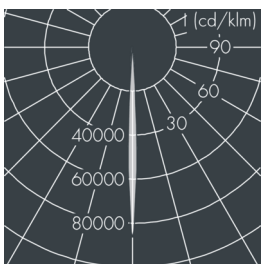

## MonoFlood 2

8 202 246 019

5 × 5,6 W, 1752 lm, 3000 K warm white,  
narrow beam 5°

Customized solutions and modifications are possible: Special RAL, DB or NCS colours as polyester powder coat, luminaires in 2700 K and other colour temperatures and versions for high ambient temperature.

## Specification text

housing made of corrosion-resistant die-cast aluminum AlSi12, polyester powder coated by high-quality and UV-stabilized coating process, Colour: black RAL 7021, all exterior parts are stainless steel, tempered safety glass, anti-reflective coating from 1 side, dark screenprint, silicon gasket, closure with 4 stainless steel screws, for installation on poles Ø 60 - 100 mm, tiltable base made of powder coated aluminum, 2 drilled holes Ø 9 mm, spacing 95 mm, 1 centre hole Ø 13.5 mm, tilt range: 90°, 360° adjustable, cable gland: M16, connecting terminal: 3 pole, precise PMMA optics, integral driver (AC/DC), CRI > 80, max 2 SDCM, service life L90/B10 > 50.000 h, Beam angle (FWHM): 5°, luminous flux: 1752 lm, wattage: 27 W, delivered lumens 66 lm/W, protection type IP67, protection class I, impact resistance IK09, windage area 0,024 m<sup>2</sup>, dimensions (L×H×W): 165 × 137 × 165 mm, weight 3,2 kg

## Specification

Wattage	27 W	Beam angle (FWHM)	5°
Delivered lumens	66 lm/W	Housing colour	black RAL 7021
Light source	LED 3000 K	Protection type	IP67
Color Rendering Index	CRI > 80	Protection class	I
Colour tolerance	max 2 SDCM	Impact resistance	IK09
Lifetime ta 25° C	L90/B10 > 50.000 h	Windage area	0,024m <sup>2</sup>
Control gear	on / off	Dimensions	165 × 137 × 165 mm
Input voltage AC	220 – 240 V	Weight	3,20 kg
Input voltage DC	190 – 255 V	Max. ambient temperature ta	40°
Voltage protection	2 kV L/N   2 kV L/PE		
Luminaires per B16A / C16A	50 / 85		