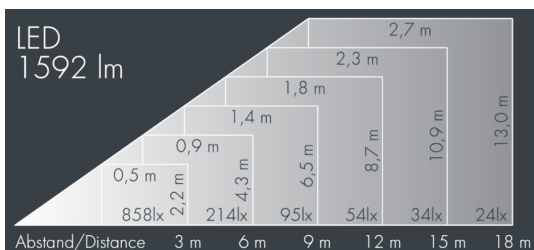

## MonoFlood 2

8 202 245 029

5 × 5,6 W, 1592 lm, 4000 K neutral white, linear, vertical 40° / 9°

Customized solutions and modifications are possible: Special RAL, DB or NCS colours as polyester powder coat, luminaires in 2700 K and other colour temperatures and versions for high ambient temperature.

## Specification text

housing made of corrosion-resistant die-cast aluminum AlSi12, polyester powder coated by high-quality and UV-stabilized coating process, Colour: black RAL 7021, all exterior parts are stainless steel, tempered safety glass, anti-reflective coating from 1 side, dark screenprint, silicon gasket, closure with 4 stainless steel screws, for installation on poles Ø 60 - 100 mm, tiltable base made of powder coated aluminum, 2 drilled holes Ø 9 mm, spacing 95 mm, 1 centre hole Ø 13.5 mm, tilt range: 90°, 360° adjustable, cable gland: M16, connecting terminal: 3 pole, precise PMMA optics, integral driver (AC/DC), CRI > 80, max 2 SDCM, service life L90/B10 > 50.000 h, Beam angle (FWHM): 40° / 9°, luminous flux: 1592 lm, wattage: 27 W, delivered lumens 60 lm/W, protection class IP67, protection class I, impact resistance IK09, windage area 0,024 m<sup>2</sup>, dimensions (L×H×W): 165 × 137 × 165 mm, weight 3,2 kg

## Specification

Wattage	27 W	Beam angle (FWHM)	40° / 9°
Delivered lumens	60 lm/W	Housing colour	black RAL 7021
Light source	LED 4000 K	Protection type	IP67
Color Rendering Index	CRI > 80	Protection class	I
Colour tolerance	max 2 SDCM	Impact resistance	IK09
Lifetime ta 25° C	L90/B10 > 50.000 h	Windage area	0,024m <sup>2</sup>
Control gear	on / off	Dimensions	165 × 137 × 165 mm
Input voltage AC	220 – 240 V	Weight	3,20 kg
Input voltage DC	190 – 255 V	Max. ambient temperature ta	40°
Voltage protection	2 kV L/N   2 kV L/PE		
Luminaires per B16A / C16A	50 / 85		