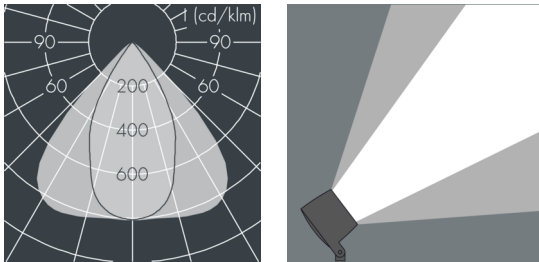

## MonoFlood 2

8 202 066 069

28 W, 2884 lm, 3000 K warm white,  
axially symmetrical, narrow beam 55° / 86°

Customized solutions and modifications are possible: Special RAL, DB or NCS colours as polyester powder coat, luminaires in 2700 K and other colour temperatures and versions for high ambient temperature.

## Specification text

housing made of corrosion-resistant die-cast aluminum AlSi12, polyester powder coated by high-quality and UV-stabilized coating process, Colour: white RAL 9002, all exterior parts are stainless steel, tempered safety glass, anti-reflective coating from 1 side, dark screenprint, silicon gasket, closure with 4 stainless steel screws, mounting bracket: 2 drilled holes  $\varnothing$  7 mm, spacing 30 - 40 mm, 1 centre hole  $\varnothing$  17 mm, tilt range: 180°, cable gland: M16, connecting terminal: 3 pole, highly efficient aluminum reflector, integral driver (AC/DC), CRI > 85, 2 SCDM, service life  $L_{90/B_{10}} > 50.000$  h, Beam angle (FWHM): 55° / 86°, luminous flux: 2884 lm, wattage: 28 W, delivered lumens 103 lm/W, protection type IP67, protection class I, impact resistance IK09, windage area 0,026 m<sup>2</sup>, dimensions (LxHxW): 165 x 137 x 165 mm, weight 2.8 kg

## Specification

Wattage	28 W	Beam angle (FWHM)	55° / 86°
Delivered lumens	103 lm/W	Housing colour	white RAL 9002
Light source	LED 3000 K	Protection type	IP67
Color Rendering Index	CRI > 85	Protection class	I
Colour tolerance	2 SCDM	Impact resistance	IK09
Lifetime ta 25° C	$L_{90/B_{10}} > 50.000$ h	Windage area	0,026m <sup>2</sup>
Control gear	on / off	Dimensions	165 x 137 x 165 mm
Input voltage AC	220 – 240 V	Weight	2,80 kg
Input voltage DC	195 – 255 V	Max. ambient temperature ta	35°
Voltage protection	4 kV L/N   2 kV L/PE		
Luminaires per B16A / C16A	44 / 74		