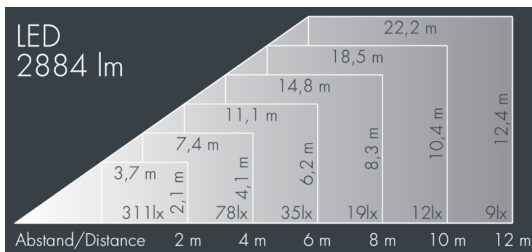

## MonoFlood 2

8 202 066 069

28 W, 2884 lm, 3000 K warm white,  
axially symmetrical, narrow beam 55° / 86°

Customized solutions and modifications are possible: Special RAL, DB or NCS colours as polyester powder coat, luminaires in 2700 K and other colour temperatures and versions for high ambient temperature.

## Specification text

housing made of corrosion-resistant die-cast aluminum AlSi12, polyester powder coated by high-quality and UV-stabilized coating process, Colour: white RAL 9002, all exterior parts are stainless steel, tempered safety glass, anti-reflective coating from 1 side, dark screenprint, silicon gasket, closure with 4 stainless steel screws, mounting bracket: 2 drilled holes  $\varnothing$  7 mm, spacing 30 - 40 mm, 1 centre hole  $\varnothing$  17 mm, tilt range: 180°, cable gland: M16, connecting terminal: 3 pole, highly efficient aluminum reflector, integral driver (AC/DC), CRI > 85, 2 SCDM, service life  $L_{90/B_{10}} > 50.000$  h, Beam angle (FWHM): 55° / 86°, luminous flux: 2884 lm, wattage: 28 W, delivered lumens 103 lm/W, protection type IP67, protection class I, impact resistance IK09, windage area 0,026 m<sup>2</sup>, dimensions (LxHxW): 165 x 137 x 165 mm, weight 2.8 kg

## Specification

Wattage	28 W	Beam angle (FWHM)	55° / 86°
Delivered lumens	103 lm/W	Housing colour	white RAL 9002
Light source	LED 3000 K	Protection type	IP67
Color Rendering Index	CRI > 85	Protection class	I
Colour tolerance	2 SCDM	Impact resistance	IK09
Lifetime ta 25° C	$L_{90/B_{10}} > 50.000$ h	Windage area	0,026m <sup>2</sup>
Control gear	on / off	Dimensions	165 x 137 x 165 mm
Input voltage AC	220 – 240 V	Weight	2,80 kg
Input voltage DC	195 – 255 V	Max. ambient temperature ta	35°
Voltage protection	4 kV L/N   2 kV L/PE		
Luminaires per B16A / C16A	44 / 74		