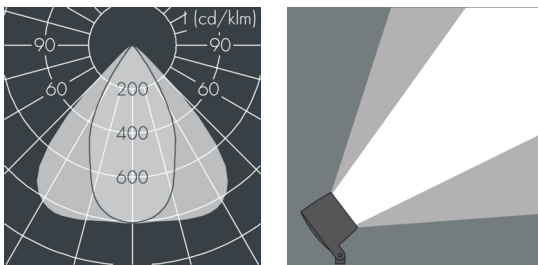

## Monoflood 2

8 202 046 069

28 W, 2884 lm, 3000 K warm white,  
axially symmetrical, narrow beam 55° / 86°

Customized solutions and modifications are possible: Special RAL, DB or NCS colours as polyester powder coat, luminaires in 2700 K and other colour temperatures and versions for high ambient temperature.

## Specification text

housing made of corrosion-resistant die-cast aluminum AlSi12, polyester powder coated by high-quality and UV-stabilized coating process, Colour: black RAL 7021, all exterior parts are stainless steel, tempered safety glass, anti-reflective coating from 1 side, dark screenprint, silicon gasket, closure with 4 stainless steel screws, mounting bracket: 2 drilled holes  $\varnothing$  7 mm, spacing 30 - 40 mm, 1 centre hole  $\varnothing$  17 mm, tilt range: 180°, cable gland: M16, connecting terminal: 3 pole, highly efficient aluminum reflector, integral driver (AC/DC), CRI > 85, 2 SCDM, service life  $L_{90/B_{10}} > 50.000$  h, Beam angle (FWHM): 55° / 86°, luminous flux: 2884 lm, wattage: 28 W, delivered lumens 103 lm/W, protection type IP67, protection class I, impact resistance IK09, windage area 0,026 m<sup>2</sup>, dimensions (LxHxW): 165 x 137 x 165 mm, weight 2.8 kg

## Specification

Wattage	28 W	Beam angle (FWHM)	55° / 86°
Delivered lumens	103 lm/W	Housing colour	black RAL 7021
Light source	LED 3000 K	Protection type	IP67
Color Rendering Index	CRI > 85	Protection class	I
Colour tolerance	2 SCDM	Impact resistance	IK09
Lifetime ta 25° C	$L_{90/B_{10}} > 50.000$ h	Windage area	0,026m <sup>2</sup>
Control gear	on / off	Dimensions	165 x 137 x 165 mm
Input voltage AC	220 - 240 V	Weight	2,80 kg
Input voltage DC	195 - 255 V	Max. ambient temperature ta	35°
Voltage protection	4 kV L/N   2 kV L/PE		
Luminaires per B16A / C16A	44 / 74		