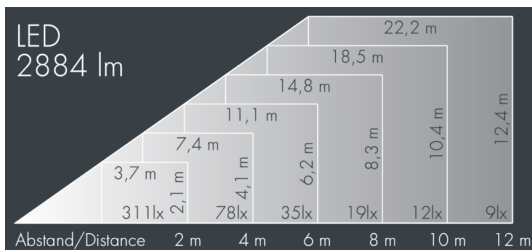

## Monoflood 2

8 202 046 069

28 W, 2884 lm, 3000 K warm white,  
axially symmetrical, narrow beam 55° / 86°

Customized solutions and modifications are possible: Special RAL, DB or NCS colours as polyester powder coat, luminaires in 2700 K and other colour temperatures and versions for high ambient temperature.

## Specification text

housing made of corrosion-resistant die-cast aluminum AlSi12, polyester powder coated by high-quality and UV-stabilized coating process, Colour: black RAL 7021, all exterior parts are stainless steel, tempered safety glass, anti-reflective coating from 1 side, dark screenprint, silicon gasket, closure with 4 stainless steel screws, mounting bracket: 2 drilled holes  $\varnothing$  7 mm, spacing 30 - 40 mm, 1 centre hole  $\varnothing$  17 mm, tilt range: 180°, cable gland: M16, connecting terminal: 3 pole, highly efficient aluminum reflector, integral driver (AC/DC), CRI > 85, 2 SCDM, service life  $L_{90/B_{10}} > 50.000$  h, Beam angle (FWHM): 55° / 86°, luminous flux: 2884 lm, wattage: 28 W, delivered lumens 103 lm/W, protection type IP67, protection class I, impact resistance IK09, windage area 0,026 m<sup>2</sup>, dimensions (LxHxW): 165 x 137 x 165 mm, weight 2.8 kg

## Specification

Wattage	28 W	Beam angle (FWHM)	55° / 86°
Delivered lumens	103 lm/W	Housing colour	black RAL 7021
Light source	LED 3000 K	Protection type	IP67
Color Rendering Index	CRI > 85	Protection class	I
Colour tolerance	2 SCDM	Impact resistance	IK09
Lifetime ta 25° C	$L_{90/B_{10}} > 50.000$ h	Windage area	0,026m <sup>2</sup>
Control gear	on / off	Dimensions	165 x 137 x 165 mm
Input voltage AC	220 - 240 V	Weight	2,80 kg
Input voltage DC	195 - 255 V	Max. ambient temperature ta	35°
Voltage protection	4 kV L/N   2 kV L/PE		
Luminaires per B16A / C16A	44 / 74		