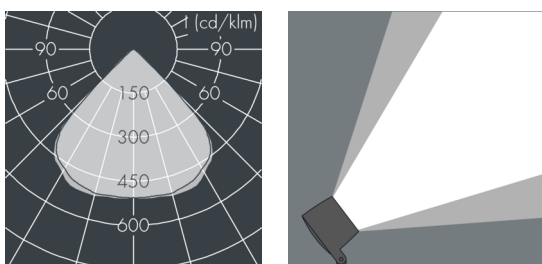

## MonoFlood 2

8 202 046 059

27 W, 3009 lm, 3000 K warm white,  
axially symmetrical wide beam 88° / 89°

Customized solutions and modifications are possible: Special RAL, DB or NCS colours as polyester powder coat, luminaires in 2700 K and other colour temperatures and versions for high ambient temperature.

## Specification text

housing made of corrosion-resistant die-cast aluminum AlSi12, polyester powder coated by high-quality and UV-stabilized coating process, Colour: black RAL 7021, all exterior parts are stainless steel, tempered safety glass, anti-reflective coating from 1 side, dark screenprint, silicon gasket, closure with 4 stainless steel screws, mounting bracket: 2 drilled holes  $\varnothing$  7 mm, spacing 30 - 40 mm, 1 centre hole  $\varnothing$  17 mm, tilt range: 180°, cable gland: M16, connecting terminal: 3 pole, highly efficient aluminum reflector, integral driver (AC/DC), CRI > 80, max 2 SDCM, service life L90/B10 > 50.000 h, Beam angle (FWHM): 88° / 89°, luminous flux: 3009 lm, wattage: 27 W, delivered lumens 111 lm/W, protection type IP67, protection class I, impact resistance IK09, windage area 0,026 m<sup>2</sup>, dimensions (LxHxW): 165 x 137 x 165 mm, weight 2.8 kg

## Specification

Wattage	27 W	Beam angle (FWHM)	88° / 89°
Delivered lumens	111 lm/W	Housing colour	black RAL 7021
Light source	LED 3000 K	Protection type	IP67
Color Rendering Index	CRI > 80	Protection class	I
Colour tolerance	max 2 SDCM	Impact resistance	IK09
Lifetime ta 25° C	L90/B10 > 50.000 h	Windage area	0,026m <sup>2</sup>
Control gear	on / off	Dimensions	165 x 137 x 165 mm
Input voltage AC	220 – 240 V	Weight	2,80 kg
Input voltage DC	195 – 255 V	Max. ambient temperature ta	35°
Voltage protection	4 kV L/N   2 kV L/PE		
Luminaires per B16A / C16A	44 / 74		