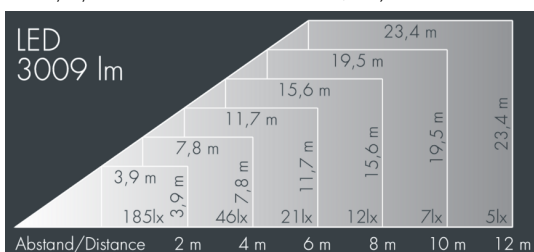

## MonoFlood 2

8 202 046 059

27 W, 3009 lm, 3000 K warm white,  
axially symmetrical wide beam 88° / 89°

Customized solutions and modifications are possible: Special RAL, DB or NCS colours as polyester powder coat, luminaires in 2700 K and other colour temperatures and versions for high ambient temperature.

## Specification text

housing made of corrosion-resistant die-cast aluminum AlSi12, polyester powder coated by high-quality and UV-stabilized coating process, Colour: black RAL 7021, all exterior parts are stainless steel, tempered safety glass, anti-reflective coating from 1 side, dark screenprint, silicon gasket, closure with 4 stainless steel screws, mounting bracket: 2 drilled holes  $\varnothing$  7 mm, spacing 30 - 40 mm, 1 centre hole  $\varnothing$  17 mm, tilt range: 180°, cable gland: M16, connecting terminal: 3 pole, highly efficient aluminum reflector, integral driver (AC/DC), CRI > 80, max 2 SDCM, service life L90/B10 > 50.000 h, Beam angle (FWHM): 88° / 89°, luminous flux: 3009 lm, wattage: 27 W, delivered lumens 111 lm/W, protection type IP67, protection class I, impact resistance IK09, windage area 0,026 m<sup>2</sup>, dimensions (LxHxW): 165 x 137 x 165 mm, weight 2.8 kg

## Specification

Wattage	27 W	Beam angle (FWHM)	88° / 89°
Delivered lumens	111 lm/W	Housing colour	black RAL 7021
Light source	LED 3000 K	Protection type	IP67
Color Rendering Index	CRI > 80	Protection class	I
Colour tolerance	max 2 SDCM	Impact resistance	IK09
Lifetime ta 25° C	L90/B10 > 50.000 h	Windage area	0,026m <sup>2</sup>
Control gear	on / off	Dimensions	165 x 137 x 165 mm
Input voltage AC	220 – 240 V	Weight	2,80 kg
Input voltage DC	195 – 255 V	Max. ambient temperature ta	35°
Voltage protection	4 kV L/N   2 kV L/PE		
Luminaires per B16A / C16A	44 / 74		