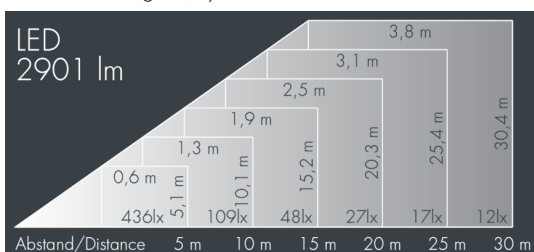

Monocube 4

8 264 245 329

16 × 2,3 W, 2901 lm, 4000 K neutral white, Casambi, linear, vertical 54° / 7°

Customized solutions and modifications are possible: Special RAL, DB or NCS colours as polyester powder coat, luminaires in 2700 K and other colour temperatures and versions for high ambient temperature.

Specification text

housing made of corrosion-resistant die-cast aluminum AlSi12, polyester powder coated by high-quality and UV-stabilized coating process, Colour: black RAL 7021, all exterior parts are stainless steel, tempered safety glass, anti-reflective coating from 1 side, dark screenprint, silicon gasket, closure with 4 stainless steel screws, for installation on poles Ø 60 - 100 mm, tiltable base made of powder coated aluminum, 2 drilled holes Ø 9 mm, spacing 95 mm, 1 centre hole Ø 13.5 mm, tilt range: 90°, 360° adjustable, cable gland: M20, connecting terminal: 3 pole, precise PMMA optics, integral driver (Casambi), CRI > 80, max 2 SDCM, service life L90/B10 > 50.000 h, Beam angle (FWHM): 54° / 7°, luminous flux: 2901 lm, wattage: 37 W, delivered lumens 78 lm/W, protection type IP65, protection class I, impact resistance IK08, windage area 0,022 m², dimensions (L×H×W): 152 × 120 × 152 mm, weight 2.4 kg

Specification

Wattage	37 W	Beam angle (FWHM)	54° / 7°
Delivered lumens	78 lm/W	Housing colour	black RAL 7021
Light source	LED 4000 K	Power supply cable	Ø 6 – 13 mm
Color Rendering Index	CRI > 80	Protection type	IP65
Colour tolerance	max 2 SDCM	Protection class	I
Lifetime ta 25° C	L90/B10 > 50.000 h	Impact resistance	IK08
Control gear	Casambi	Windage area	0,022m ²
Input voltage AC	220 – 240 V	Dimensions	152 × 120 × 152 mm
Input voltage DC	220 – 240 V	Weight	2,40 kg
Voltage protection	4 kV L/N 2 kV L/PE	Max. ambient temperature ta	35°
Luminaires per B16A / C16A	23 / 39		