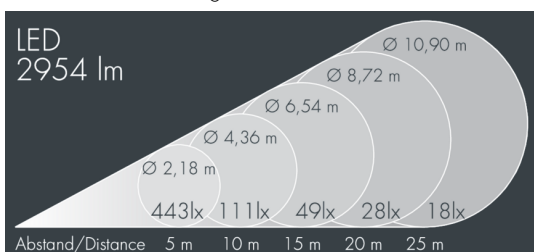

Monocube 4

8 264 246 349

16 × 2,3 W, 2954 lm, 3000 K warm white, Casambi, medium wide beam 25°

Customized solutions and modifications are possible: Special RAL, DB or NCS colours as polyester powder coat, luminaires in 2700 K and other colour temperatures and versions for high ambient temperature.

Specification text

housing made of corrosion-resistant die-cast aluminum AlSi12, polyester powder coated by high-quality and UV-stabilized coating process, Colour: black RAL 7021, all exterior parts are stainless steel, tempered safety glass, anti-reflective coating from 1 side, dark screenprint, silicon gasket, closure with 4 stainless steel screws, for installation on poles Ø 60 - 100 mm, tiltable base made of powder coated aluminum, 2 drilled holes Ø 9 mm, spacing 95 mm, 1 centre hole Ø 13.5 mm, tilt range: 90°, 360° adjustable, cable gland: M20, connecting terminal: 3 pole, precise PMMA optics, integral driver (Casambi), CRI > 80, max 2 SDCM, service life L90/B10 > 50.000 h, Beam angle (FWHM): 25°, luminous flux: 2954 lm, wattage: 37 W, delivered lumens 80 lm/W, protection type IP65, protection class I, impact resistance IK08, windage area 0,022 m², dimensions (L×H×W): 152 × 120 × 152 mm, weight 2.4 kg

Wattage	37 W	Beam angle (FWHM)	25°
Delivered lumens	80 lm/W	Housing colour	black RAL 7021
Light source	LED 3000 K	Power supply cable	Ø 6 – 13 mm
Color Rendering Index	CRI > 80	Protection type	IP65
Colour tolerance	max 2 SDCM	Protection class	I
Lifetime ta 25° C	L90/B10 > 50.000 h	Impact resistance	IK08
Control gear	Casambi	Windage area	0,022m²
Input voltage AC	220 – 240 V	Dimensions	152 × 120 × 152 mm
Input voltage DC	220 – 240 V	Weight	2,40 kg
Voltage protection	4 kV L/N 2 kV L/PE	Max. ambient temperature ta	35°
Luminaires per B16A / C16A	23 / 39		