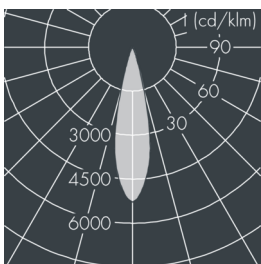

Monocube 4

8 264 246 349

16 × 2,3 W, 2954 lm, 3000 K warm white, Casambi, medium wide beam 25°

Customized solutions and modifications are possible: Special RAL, DB or NCS colours as polyester powder coat, luminaires in 2700 K and other colour temperatures and versions for high ambient temperature.

Specification text

housing made of corrosion-resistant die-cast aluminum AlSi12, polyester powder coated by high-quality and UV-stabilized coating process, Colour: black RAL 7021, all exterior parts are stainless steel, tempered safety glass, anti-reflective coating from 1 side, dark screenprint, silicon gasket, closure with 4 stainless steel screws, for installation on poles Ø 60 - 100 mm, tiltable base made of powder coated aluminum, 2 drilled holes Ø 9 mm, spacing 95 mm, 1 centre hole Ø 13.5 mm, tilt range: 90°, 360° adjustable, cable gland: M20, connecting terminal: 3 pole, precise PMMA optics, integral driver (Casambi), CRI > 80, max 2 SDCM, service life L90/B10 > 50.000 h, Beam angle (FWHM): 25°, luminous flux: 2954 lm, wattage: 37 W, delivered lumens 80 lm/W, protection type IP65, protection class I, impact resistance IK08, windage area 0,022 m², dimensions (L×H×W): 152 × 120 × 152 mm, weight 2.4 kg

Wattage	37 W	Beam angle (FWHM)	25°
Delivered lumens	80 lm/W	Housing colour	black RAL 7021
Light source	LED 3000 K	Power supply cable	Ø 6 – 13 mm
Color Rendering Index	CRI > 80	Protection type	IP65
Colour tolerance	max 2 SDCM	Protection class	I
Lifetime ta 25° C	L90/B10 > 50.000 h	Impact resistance	IK08
Control gear	Casambi	Windage area	0,022m²
Input voltage AC	220 – 240 V	Dimensions	152 × 120 × 152 mm
Input voltage DC	220 – 240 V	Weight	2,40 kg
Voltage protection	4 kV L/N 2 kV L/PE	Max. ambient temperature ta	35°
Luminaires per B16A / C16A	23 / 39		