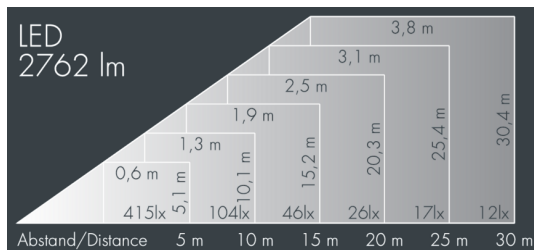

Monocube 4

8 264 246 329

16 × 2,3 W, 2762 lm, 3000 K warm white, Casambi, linear, vertical 54° / 7°

Customized solutions and modifications are possible: Special RAL, DB or NCS colours as polyester powder coat, luminaires in 2700 K and other colour temperatures and versions for high ambient temperature.

Specification text

housing made of corrosion-resistant die-cast aluminum AlSi12, polyester powder coated by high-quality and UV-stabilized coating process, Colour: black RAL 7021, all exterior parts are stainless steel, tempered safety glass, anti-reflective coating from 1 side, dark screenprint, silicon gasket, closure with 4 stainless steel screws, for installation on poles Ø 60 - 100 mm, tiltable base made of powder coated aluminum, 2 drilled holes Ø 9 mm, spacing 95 mm, 1 centre hole Ø 13.5 mm, tilt range: 90°, 360° adjustable, cable gland: M20, connecting terminal: 3 pole, precise PMMA optics, integral driver (Casambi), CRI > 80, max 2 SDCM, service life L90/B10 > 50.000 h, Beam angle (FWHM): 54° / 7°, luminous flux: 2762 lm, wattage: 37 W, delivered lumens 75 lm/W, protection type IP65, protection class I, impact resistance IK08, windage area 0,022 m², dimensions (L×H×W): 152 × 120 × 152 mm, weight 2.4 kg

Wattage	37 W	Beam angle (FWHM)	54° / 7°
Delivered lumens	75 lm/W	Housing colour	black RAL 7021
Light source	LED 3000 K	Power supply cable	Ø 6 – 13 mm
Color Rendering Index	CRI > 80	Protection type	IP65
Colour tolerance	max 2 SDCM	Protection class	I
Lifetime ta 25° C	L90/B10 > 50.000 h	Impact resistance	IK08
Control gear	Casambi	Windage area	0,022m ²
Input voltage AC	220 – 240 V	Dimensions	152 × 120 × 152 mm
Input voltage DC	220 – 240 V	Weight	2,40 kg
Voltage protection	4 kV L/N 2 kV L/PE	Max. ambient temperature ta	35°
Luminaires per B16A / C16A	23 / 39		