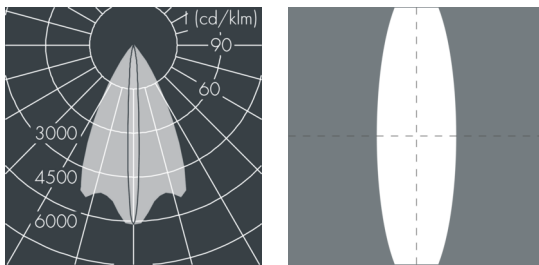

Monocube 4

8 264 246 329

16 × 2,3 W, 2762 lm, 3000 K warm white, Casambi, linear, vertical 54° / 7°

Customized solutions and modifications are possible: Special RAL, DB or NCS colours as polyester powder coat, luminaires in 2700 K and other colour temperatures and versions for high ambient temperature.

Specification text

housing made of corrosion-resistant die-cast aluminum AlSi12, polyester powder coated by high-quality and UV-stabilized coating process, Colour: black RAL 7021, all exterior parts are stainless steel, tempered safety glass, anti-reflective coating from 1 side, dark screenprint, silicon gasket, closure with 4 stainless steel screws, for installation on poles Ø 60 - 100 mm, tiltable base made of powder coated aluminum, 2 drilled holes Ø 9 mm, spacing 95 mm, 1 centre hole Ø 13.5 mm, tilt range: 90°, 360° adjustable, cable gland: M20, connecting terminal: 3 pole, precise PMMA optics, integral driver (Casambi), CRI > 80, max 2 SDCM, service life L90/B10 > 50.000 h, Beam angle (FWHM): 54° / 7°, luminous flux: 2762 lm, wattage: 37 W, delivered lumens 75 lm/W, protection type IP65, protection class I, impact resistance IK08, windage area 0,022 m², dimensions (L×H×W): 152 × 120 × 152 mm, weight 2.4 kg

Wattage	37 W	Beam angle (FWHM)	54° / 7°
Delivered lumens	75 lm/W	Housing colour	black RAL 7021
Light source	LED 3000 K	Power supply cable	Ø 6 – 13 mm
Color Rendering Index	CRI > 80	Protection type	IP65
Colour tolerance	max 2 SDCM	Protection class	I
Lifetime ta 25° C	L90/B10 > 50.000 h	Impact resistance	IK08
Control gear	Casambi	Windage area	0,022m ²
Input voltage AC	220 – 240 V	Dimensions	152 × 120 × 152 mm
Input voltage DC	220 – 240 V	Weight	2,40 kg
Voltage protection	4 kV L/N 2 kV L/PE	Max. ambient temperature ta	35°
Luminaires per B16A / C16A	23 / 39		