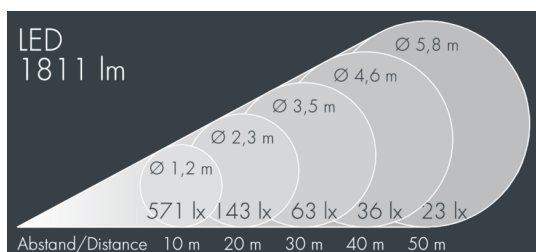

## Monocube 3

8 263 246 119

9 × 2,5 W, 1811 lm, 3000 K warm white, DALI, narrow beam 6°

Customized solutions and modifications are possible: Special RAL, DB or NCS colours as polyester powder coat, luminaires in 2700 K and other colour temperatures and versions for high ambient temperature.

## Specification text

housing made of corrosion-resistant die-cast aluminum AlSi12, polyester powder coated by high-quality and UV-stabilized coating process, Colour: black RAL 7021, all exterior parts are stainless steel, tempered safety glass, anti-reflective coating from 1 side, dark screenprint, silicon gasket, closure with 4 stainless steel screws, for installation on poles Ø 60 - 100 mm, tiltable base made of powder coated aluminum, 2 drilled holes Ø 9 mm, spacing 95 mm, 1 centre hole Ø 13,5 mm, tilt range: 90°, 360° adjustable, cable gland: M20, connecting terminal: 5 pole, precise PMMA optics, integral driver (DALI), CRI > 80, max 2 SDCM, service life L90/B10 > 50.000 h, Beam angle (FWHM): 6°, luminous flux: 1811 lm, wattage: 23 W, delivered lumens 78 lm/W, protection type IP65, protection class I, impact resistance IK08, windage area 0,016 m<sup>2</sup>, dimensions (L×H×W): 126 × 97 × 126 mm, weight 1.8 kg

## Specification

Wattage	23 W	Beam angle (FWHM)	6°
Delivered lumens	78 lm/W	Housing colour	black RAL 7021
Light source	LED 3000 K	Power supply cable	Ø 6 – 13 mm
Color Rendering Index	CRI > 80	Protection type	IP65
Colour tolerance	max 2 SDCM	Protection class	I
Lifetime ta 25° C	L90/B10 > 50.000 h	Impact resistance	IK08
Control gear	DALI	Windage area	0,016m <sup>2</sup>
Input voltage AC	220 – 240 V	Dimensions	126 × 97 × 126 mm
Input voltage DC	200 – 250 V	Weight	1,80 kg
Voltage protection	2 kV L/N   4 kV L/PE	Max. ambient temperature ta	30°
Luminaires per B16A / C16A	50 / 85		