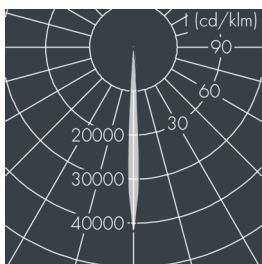

## Monocube 3

8 263 246 119

9 × 2,5 W, 1811 lm, 3000 K warm white, DALI, narrow beam 6°

Customized solutions and modifications are possible: Special RAL, DB or NCS colours as polyester powder coat, luminaires in 2700 K and other colour temperatures and versions for high ambient temperature.

## Specification text

housing made of corrosion-resistant die-cast aluminum AlSi12, polyester powder coated by high-quality and UV-stabilized coating process, Colour: black RAL 7021, all exterior parts are stainless steel, tempered safety glass, anti-reflective coating from 1 side, dark screenprint, silicon gasket, closure with 4 stainless steel screws, for installation on poles Ø 60 - 100 mm, tiltable base made of powder coated aluminum, 2 drilled holes Ø 9 mm, spacing 95 mm, 1 centre hole Ø 13,5 mm, tilt range: 90°, 360° adjustable, cable gland: M20, connecting terminal: 5 pole, precise PMMA optics, integral driver (DALI), CRI > 80, max 2 SDCM, service life L90/B10 > 50.000 h, Beam angle (FWHM): 6°, luminous flux: 1811 lm, wattage: 23 W, delivered lumens 78 lm/W, protection type IP65, protection class I, impact resistance IK08, windage area 0,016 m<sup>2</sup>, dimensions (L×H×W): 126 × 97 × 126 mm, weight 1.8 kg

## Specification

Wattage	23 W	Beam angle (FWHM)	6°
Delivered lumens	78 lm/W	Housing colour	black RAL 7021
Light source	LED 3000 K	Power supply cable	Ø 6 – 13 mm
Color Rendering Index	CRI > 80	Protection type	IP65
Colour tolerance	max 2 SDCM	Protection class	I
Lifetime ta 25° C	L90/B10 > 50.000 h	Impact resistance	IK08
Control gear	DALI	Windage area	0,016m <sup>2</sup>
Input voltage AC	220 – 240 V	Dimensions	126 × 97 × 126 mm
Input voltage DC	200 – 250 V	Weight	1,80 kg
Voltage protection	2 kV L/N   4 kV L/PE	Max. ambient temperature ta	30°
Luminaires per B16A / C16A	50 / 85		