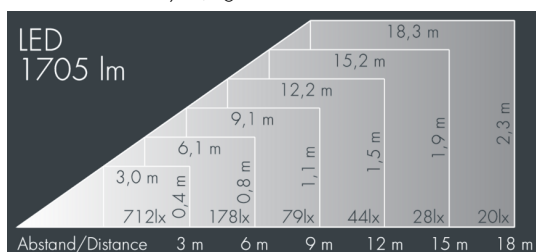

### Monocube 3

8 263 245 339

9 × 2,5 W, 1705 lm, 4000 K neutral white, Casambi, linear, horizontal 7° / 54°

Customized solutions and modifications are possible: Special RAL, DB or NCS colours as polyester powder coat, luminaires in 2700 K and other colour temperatures and versions for high ambient temperature.

### Specification text

housing made of corrosion-resistant die-cast aluminum AlSi12, polyester powder coated by high-quality and UV-stabilized coating process, Colour: black RAL 7021, all exterior parts are stainless steel, tempered safety glass, anti-reflective coating from 1 side, dark screenprint, silicon gasket, closure with 4 stainless steel screws, for installation on poles Ø 60 - 100 mm, tiltable base made of powder coated aluminum, 2 drilled holes Ø 9 mm, spacing 95 mm, 1 centre hole Ø 13.5 mm, tilt range: 90°, 360° adjustable, cable gland: M20, connecting terminal: 3 pole, precise PMMA optics, integral driver (Casambi), CRI > 80, max 2 SDCM, service life L90/B10 > 50.000 h, Beam angle (FWHM): 7° / 54°, luminous flux: 1705 lm, wattage: 23 W, delivered lumens 74 lm/W, protection type IP65, protection class I, impact resistance IK08, windage area 0,016 m<sup>2</sup>, dimensions (L×H×W): 126 × 97 × 126 mm, weight 1.8 kg

### Specification

Wattage	23 W	Beam angle (FWHM)	7° / 54°
Delivered lumens	74 lm/W	Housing colour	black RAL 7021
Light source	LED 4000 K	Power supply cable	Ø 6 – 13 mm
Color Rendering Index	CRI > 80	Protection type	IP65
Colour tolerance	max 2 SDCM	Protection class	I
Lifetime ta 25° C	L90/B10 > 50.000 h	Impact resistance	IK08
Control gear	Casambi	Windage area	0,016m <sup>2</sup>
Input voltage AC	220 – 240 V	Dimensions	126 × 97 × 126 mm
Input voltage DC	220 – 240 V	Weight	1,80 kg
Voltage protection	4 kV L/N   2 kV L/PE	Max. ambient temperature ta	30°
Luminaires per B16A / C16A	44 / 74		