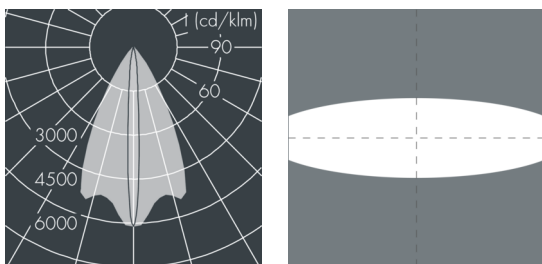

### Monocube 3

8 263 245 339

9 × 2,5 W, 1705 lm, 4000 K neutral white, Casambi, linear, horizontal 7° / 54°

Customized solutions and modifications are possible: Special RAL, DB or NCS colours as polyester powder coat, luminaires in 2700 K and other colour temperatures and versions for high ambient temperature.

### Specification text

housing made of corrosion-resistant die-cast aluminum AlSi12, polyester powder coated by high-quality and UV-stabilized coating process, Colour: black RAL 7021, all exterior parts are stainless steel, tempered safety glass, anti-reflective coating from 1 side, dark screenprint, silicon gasket, closure with 4 stainless steel screws, for installation on poles Ø 60 - 100 mm, tiltable base made of powder coated aluminum, 2 drilled holes Ø 9 mm, spacing 95 mm, 1 centre hole Ø 13.5 mm, tilt range: 90°, 360° adjustable, cable gland: M20, connecting terminal: 3 pole, precise PMMA optics, integral driver (Casambi), CRI > 80, max 2 SDCM, service life L90/B10 > 50.000 h, Beam angle (FWHM): 7° / 54°, luminous flux: 1705 lm, wattage: 23 W, delivered lumens 74 lm/W, protection type IP65, protection class I, impact resistance IK08, windage area 0,016 m<sup>2</sup>, dimensions (L×H×W): 126 × 97 × 126 mm, weight 1.8 kg

### Specification

Wattage	23 W	Beam angle (FWHM)	7° / 54°
Delivered lumens	74 lm/W	Housing colour	black RAL 7021
Light source	LED 4000 K	Power supply cable	Ø 6 – 13 mm
Color Rendering Index	CRI > 80	Protection type	IP65
Colour tolerance	max 2 SDCM	Protection class	I
Lifetime ta 25° C	L90/B10 > 50.000 h	Impact resistance	IK08
Control gear	Casambi	Windage area	0,016m <sup>2</sup>
Input voltage AC	220 – 240 V	Dimensions	126 × 97 × 126 mm
Input voltage DC	220 – 240 V	Weight	1,80 kg
Voltage protection	4 kV L/N   2 kV L/PE	Max. ambient temperature ta	30°
Luminaires per B16A / C16A	44 / 74		