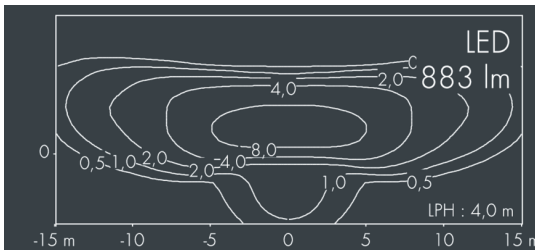

Metaspot 1

8 245 247 089

14 W, 883 lm, 2700 K warm white,
Street Optic 41° / 146°

Customized solutions and modifications are possible: Special RAL, DB or NCS colours as polyester powder coat, luminaires in 2700 K and other colour temperatures and versions for high ambient temperature.

Specification text

housing made of corrosion-resistant die-cast aluminum AlSi12, polyester powder coated by high-quality and UV-stabilized coating process, Colour: black RAL 7021, all exterior parts are stainless steel, tempered safety glass, anti-reflective coating from 1 side, dark screenprint, silicon gasket, tool-free twist closure, for installation on poles \varnothing 60 - 100 mm, tiltable base made of powder coated aluminum, 2 drilled holes \varnothing 9 mm, spacing 95 mm, 1 centre hole \varnothing 40 mm, tilt range: 90°, 360° adjustable, cable gland: M20, connecting terminal: 3 pole, PMMA lens, integral driver (AC/DC), CRI > 70, 3, service life L80/B10 > 50.000 h, Beam angle (FWHM): 41° / 146°, luminous flux: 883 lm, wattage: 14 W, delivered lumens 63 lm/W, protection type IP65, protection class II, impact resistance IK08, windage area 0,026 m², dimensions: \varnothing 124 mm, width 180 mm, weight 2.2 kg

Wattage	14 W	Beam angle (FWHM)	41° / 146°
Delivered lumens	63 lm/W	Housing colour	black RAL 7021
Light source	LED 2700 K	Power supply cable	\varnothing 6 - 11 mm
Color Rendering Index	CRI > 70	Protection type	IP65
Colour tolerance	3	Protection class	II
Lifetime ta 25° C	L80/B10 > 50.000 h	Impact resistance	IK08
Control gear	on / off	Windage area	0,026m ²
Input voltage AC	220 - 240 V	Dimensions	\varnothing 124 mm, width 180 mm
Input voltage DC	220 - 240 V	Weight	2,20 kg
Voltage protection	2 kV L/N 4 kV L/PE	Max. ambient temperature ta	40°
Luminaires per B16A / C16A	50 / 85		