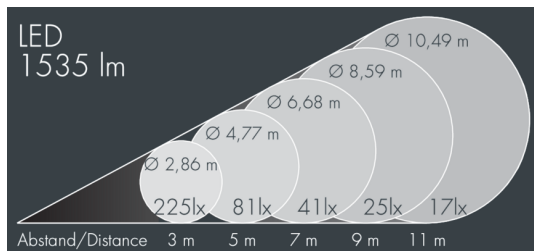

Metaspot Gobo

8 244 254 269

49 W, 1535 lm, 6500 K cold white, DALI D4i,
45 mm focal length 41°

Customized solutions and modifications are possible: Special RAL, DB or NCS colours as polyester powder coat, luminaires in 2700 K and other colour temperatures and versions for high ambient temperature.

Specification

Wattage	49 W	Beam angle (FWHM)	41°
Delivered lumens	31 lm/W	Housing colour	silver grey
Light source	LED 6500 K	Protection type	IP65
Color Rendering Index	CRI > 70	Protection class	I
Control gear	DALI D4i	Impact resistance	IK08
		Dimensions	Ø 200 mm, width 423 mm
		Weight	6,50 kg

Specification text

housing made of corrosion-resistant die-cast aluminum AlSi12, polyester powder coated by high-quality and UV-stabilized coating process, Colour: silver grey, all exterior parts are stainless steel, tempered safety glass, anti-reflective coating from 1 side, dark screenprint, silicon gasket, tool-free twist closure, for installation on poles Ø 60 - 100 mm, tiltable base made of powder coated aluminum, 2 drilled holes Ø 9 mm, spacing 95 mm, 1 centre hole Ø 40 mm, tilt range: 90°, 360° adjustable, cable gland: M20, connecting terminal: 5 pole, focusable projection lens for precise light control and sharp-edged image projections, integral driver (AC/DC), CRI > 70, Beam angle (FWHM): 41°, luminous flux: 1535 lm, wattage: 49 W, delivered lumens 31 lm/W, protection type IP65, protection class I, impact resistance IK08, dimensions: Ø 200 mm, width 423 mm, weight 6.5 kg