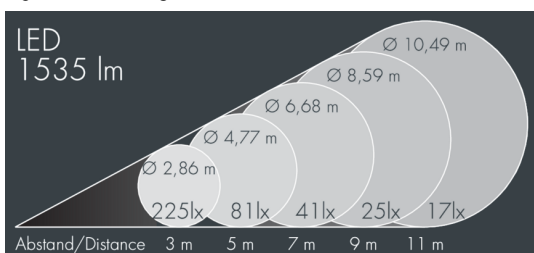

Metaspot Gobo

8 244 244 169

49 W, 1535 lm, 6500 K cold white, DALI,
45 mm focal length 41°

Customized solutions and modifications are possible: Special RAL, DB or NCS colours as polyester powder coat, luminaires in 2700 K and other colour temperatures and versions for high ambient temperature.

Specification

| | | | |
|-----------------------|------------|-------------------|------------------------|
| Wattage | 49 W | Beam angle (FWHM) | 41° |
| Delivered lumens | 31 lm/W | Housing colour | black RAL 7021 |
| Light source | LED 6500 K | Protection type | IP65 |
| Color Rendering Index | CRI > 70 | Protection class | I |
| Control gear | DALI | Impact resistance | IK08 |
| | | Dimensions | Ø 200 mm, width 423 mm |
| | | Weight | 6,50 kg |

Specification text

housing made of corrosion-resistant die-cast aluminum AlSi12, polyester powder coated by high-quality and UV-stabilized coating process, Colour: black RAL 7021, all exterior parts are stainless steel, tempered safety glass, anti-reflective coating from 1 side, dark screenprint, silicon gasket, tool-free twist closure, for installation on poles Ø 60 - 100 mm, tiltable base made of powder coated aluminum, 2 drilled holes Ø 9 mm, spacing 95 mm, 1 centre hole Ø 40 mm, tilt range: 90°, 360° adjustable, cable gland: M20, connecting terminal: 5 pole, focusable projection lens for precise light control and sharp-edged image projections, integral driver (DALI), CRI > 70, Beam angle (FWHM): 41°, luminous flux: 1535 lm, wattage: 49 W, delivered lumens 31 lm/W, protection type IP65, protection class I, impact resistance IK08, dimensions: Ø 200 mm, width 423 mm, weight 6.5 kg