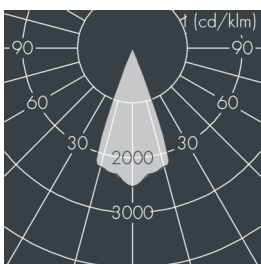

Metaspot Gobo

8 244 244 169

49 W, 1535 lm, 6500 K cold white, DALI,
45 mm focal length 41°

Customized solutions and modifications are possible: Special RAL, DB or NCS colours as polyester powder coat, luminaires in 2700 K and other colour temperatures and versions for high ambient temperature.

Specification

| | | | |
|-----------------------|------------|-------------------|------------------------|
| Wattage | 49 W | Beam angle (FWHM) | 41° |
| Delivered lumens | 31 lm/W | Housing colour | black RAL 7021 |
| Light source | LED 6500 K | Protection type | IP65 |
| Color Rendering Index | CRI > 70 | Protection class | I |
| Control gear | DALI | Impact resistance | IK08 |
| | | Dimensions | Ø 200 mm, width 423 mm |
| | | Weight | 6,50 kg |

Specification text

housing made of corrosion-resistant die-cast aluminum AlSi12, polyester powder coated by high-quality and UV-stabilized coating process, Colour: black RAL 7021, all exterior parts are stainless steel, tempered safety glass, anti-reflective coating from 1 side, dark screenprint, silicon gasket, tool-free twist closure, for installation on poles Ø 60 - 100 mm, tiltable base made of powder coated aluminum, 2 drilled holes Ø 9 mm, spacing 95 mm, 1 centre hole Ø 40 mm, tilt range: 90°, 360° adjustable, cable gland: M20, connecting terminal: 5 pole, focusable projection lens for precise light control and sharp-edged image projections, integral driver (DALI), CRI > 70, Beam angle (FWHM): 41°, luminous flux: 1535 lm, wattage: 49 W, delivered lumens 31 lm/W, protection type IP65, protection class I, impact resistance IK08, dimensions: Ø 200 mm, width 423 mm, weight 6.5 kg