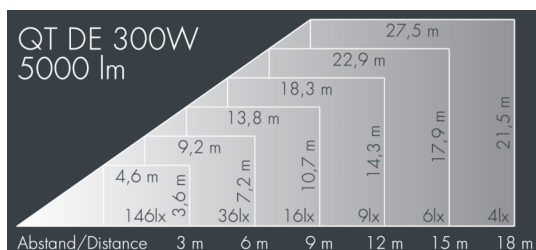

Halogen floodlight

8 560 091 009

Customized solutions and modifications are possible: Special RAL, DB or NCS colours as polyester powder coat, luminaires in 2700 K and other colour temperatures and versions for high ambient temperature.

Specification text

unpainted, Colour: unpainted, all exterior parts are stainless steel, stainless steel release fastener, stainless steel mounting bracket: 2 holes $\varnothing$ 9 mm, spacing 70 mm, 1 centre hole $\varnothing$ 10.5 mm, tilt range: 100°, cable gland: PG13,5, connecting terminal: 3 pole, axially symmetrical aluminum reflector, Beam angle (FWHM): 62°, luminous flux: 9500 lm, wattage: 500 W, delivered lumens 19 lm/W, protection type IP65, protection class II, impact resistance IK07, dimensions (LxHxW): 206 x 110 x 148 mm, weight 1.47 kg

The modular luminaire design makes the replacement of components possible. The product meets the demands of the applicable EU guidelines and product safety regulations and bears the CE mark.

IP65 IK07

Specification

Wattage	500 W	Beam angle (FWHM)	62°
Delivered lumens	19 lm/W	Housing colour	unpainted
Control gear	on / off	Power supply cable	$\varnothing$ 5 – 13 mm
		Protection type	IP65
		Protection class	II
		Impact resistance	IK07
		Dimensions	206 x 110 x 148 mm
		Weight	1,47 kg