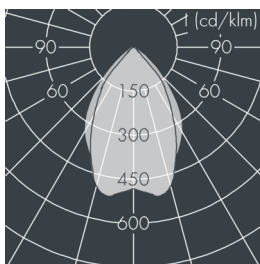

Halogen floodlight

8 560 091 009

Customized solutions and modifications are possible: Special RAL, DB or NCS colours as polyester powder coat, luminaires in 2700 K and other colour temperatures and versions for high ambient temperature.

Specification text

unpainted, Colour: unpainted, all exterior parts are stainless steel, stainless steel release fastener, stainless steel mounting bracket: 2 holes $\varnothing$ 9 mm, spacing 70 mm, 1 centre hole $\varnothing$ 10.5 mm, tilt range: 100°, cable gland: PG13,5, connecting terminal: 3 pole, axially symmetrical aluminum reflector, Beam angle (FWHM): 62°, luminous flux: 9500 lm, wattage: 500 W, delivered lumens 19 lm/W, protection type IP65, protection class II, impact resistance IK07, dimensions (LxHxW): 206 x 110 x 148 mm, weight 1.47 kg

The modular luminaire design makes the replacement of components possible. The product meets the demands of the applicable EU guidelines and product safety regulations and bears the CE mark.

IP65 IK07

Specification

Wattage	500 W	Beam angle (FWHM)	62°
Delivered lumens	19 lm/W	Housing colour	unpainted
Control gear	on / off	Power supply cable	$\varnothing$ 5 – 13 mm
		Protection type	IP65
		Protection class	II
		Impact resistance	IK07
		Dimensions	206 x 110 x 148 mm
		Weight	1,47 kg