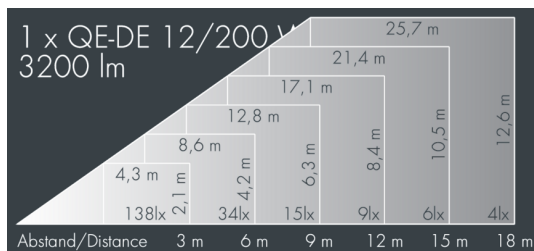

Halogen floodlight

8 539 041 009

Customized solutions and modifications are possible: Special RAL, DB or NCS colours as polyester powder coat, luminaires in 2700 K and other colour temperatures and versions for high ambient temperature.

Specification

Wattage	500 W	Beam angle (FWHM)	34°
Delivered lumens	19 lm/W	Housing colour	black RAL 7021
Control gear	on / off	Power supply cable	Ø 5 – 13 mm
		Protection type	IP65
		Protection class	I
		Impact resistance	IK07
		Dimensions	210 × 110 × 245 mm
		Weight	1,42 kg

Specification text

polyester powder coated by high-quality and UV-stabilized coating process, Colour: black RAL 7021, all exterior parts are stainless steel, stainless steel release fastener, stainless steel mounting bracket: 2 holes Ø 9 mm, spacing 70 mm, 1 centre hole Ø 10.5 mm, tilt range: 100°, cable gland: PG13,5, connecting terminal: 3 pole, axially symmetrical aluminum reflector, Beam angle (FWHM): 34°, luminous flux: 9500 lm, wattage: 500 W, delivered lumens 19 lm/W, protection type IP65, protection class I, impact resistance IK07, dimensions (L×H×W): 210 × 110 × 245 mm, weight 1.42 kg

The modular luminaire design makes the replacement of components possible. The product meets the demands of the applicable EU guidelines and product safety regulations and bears the CE mark.

IP65 IK07