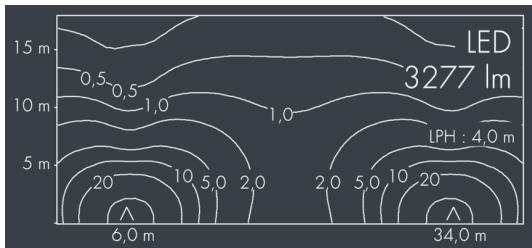

## Fluxa Mini G

8 290 156 259

36 W, 3277 lm, 3000 K warm white, 1-10V,  
wide beam 61° / 145°

Customized solutions and modifications are possible: Special RAL, DB or NCS colours as polyester powder coat, luminaires in 2700 K and other colour temperatures and versions for high ambient temperature.

## Specification text

housing made of corrosion-resistant die-cast aluminum AlSi12, polyester powder coated by high-quality and UV-stabilized coating process, Colour: silver grey, all exterior parts are stainless steel, tempered safety glass, anti-reflective coating from 1 side, silicon gasket, closure with 4 stainless steel screws, adjustable bracket assembly: 4 drilled holes  $\varnothing$  6,5 mm, spacing 50 x 30 mm, tilt range: + / - 15°, cable gland: M16, connecting terminal: 5 pole, highly efficient anodized rotationally symmetrical reflector with matt finish, integral driver (1-10V), CRI > 70, max 3 SDCM, service life L90/B10 > 50.000 h, Beam angle (FWHM): 61° / 145°, luminous flux: 3277 lm, wattage: 36 W, delivered lumens 92 lm/W, protection type IP65, protection class I, impact resistance IK08, windage area 0,047 m<sup>2</sup>, dimensions (LxHxW): 250 x 89 x 185 mm, weight 2.3 kg

## Specification

Wattage	36 W	Beam angle (FWHM)	61° / 145°
Delivered lumens	92 lm/W	Housing colour	silver grey
Light source	LED 3000 K	Power supply cable	$\varnothing$ 7 – 9 mm
Color Rendering Index	CRI > 70	Protection type	IP65
Colour tolerance	max 3 SDCM	Protection class	I
Lifetime ta 25° C	L90/B10 > 50.000 h	Impact resistance	IK08
Control gear	1-10V	Windage area	0,047m <sup>2</sup>
Input voltage AC	220 – 240 V	Dimensions	250 x 89 x 185 mm
Input voltage DC	195 – 250 V	Weight	2,30 kg
Voltage protection	2 kV L/N   4 kV L/PE	Max. ambient temperature ta	35°
Luminaires per B16A / C16A	50 / 85		