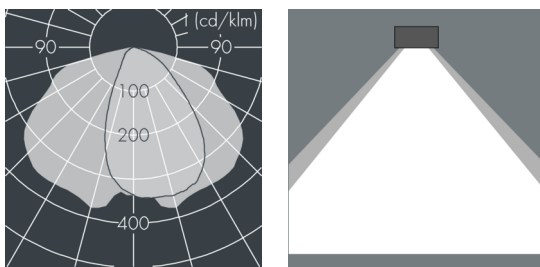

## Fluxa Mini G

8 290 156 259

36 W, 3277 lm, 3000 K warm white, 1-10V,  
wide beam 61° / 145°

Customized solutions and modifications are possible: Special RAL, DB or NCS colours as polyester powder coat, luminaires in 2700 K and other colour temperatures and versions for high ambient temperature.

## Specification text

housing made of corrosion-resistant die-cast aluminum AlSi12, polyester powder coated by high-quality and UV-stabilized coating process, Colour: silver grey, all exterior parts are stainless steel, tempered safety glass, anti-reflective coating from 1 side, silicon gasket, closure with 4 stainless steel screws, adjustable bracket assembly: 4 drilled holes  $\varnothing$  6,5 mm, spacing 50 x 30 mm, tilt range: + / - 15°, cable gland: M16, connecting terminal: 5 pole, highly efficient anodized rotationally symmetrical reflector with matt finish, integral driver (1-10V), CRI > 70, max 3 SDCM, service life L90/B10 > 50.000 h, Beam angle (FWHM): 61° / 145°, luminous flux: 3277 lm, wattage: 36 W, delivered lumens 92 lm/W, protection type IP65, protection class I, impact resistance IK08, windage area 0,047 m<sup>2</sup>, dimensions (LxHxW): 250 x 89 x 185 mm, weight 2.3 kg

## Specification

Wattage	36 W	Beam angle (FWHM)	61° / 145°
Delivered lumens	92 lm/W	Housing colour	silver grey
Light source	LED 3000 K	Power supply cable	$\varnothing$ 7 – 9 mm
Color Rendering Index	CRI > 70	Protection type	IP65
Colour tolerance	max 3 SDCM	Protection class	I
Lifetime ta 25° C	L90/B10 > 50.000 h	Impact resistance	IK08
Control gear	1-10V	Windage area	0,047m <sup>2</sup>
Input voltage AC	220 – 240 V	Dimensions	250 x 89 x 185 mm
Input voltage DC	195 – 250 V	Weight	2,30 kg
Voltage protection	2 kV L/N   4 kV L/PE	Max. ambient temperature ta	35°
Luminaires per B16A / C16A	50 / 85		