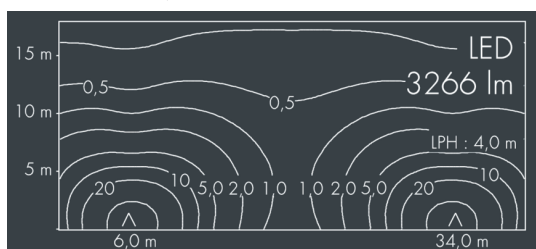

Fluxa Mini G

8 290 145 279

36 W, 3289 lm, 4000 K neutral white, 1-10V,
wide beam 62° / 124°

Customized solutions and modifications are possible: Special RAL, DB or NCS colours as polyester powder coat, luminaires in 2700 K and other colour temperatures and versions for high ambient temperature.

for reduced glare, silicon gasket, closure with 4 stainless steel screws, adjustable bracket assembly: 4 drilled holes Ø 6,5 mm, spacing 50 x 30 mm, tilt range: + / - 15°, cable gland: M16, connecting terminal: 5 pole, highly efficient anodized rotationally symmetrical reflector with matt finish, integral driver (1-10V), CRI > 70, max 3 SDCM, service life L90/B10 > 50.000 h, Beam angle (FWHM): 62° / 124°, luminous flux: 3289 lm, wattage: 36 W, delivered lumens 92 lm/W, protection type IP65, protection class I, impact resistance IK08, windage area 0,047 m², dimensions (L×H×W): 250 × 89 × 185 mm, weight 2.3 kg

Specification

Wattage	36 W	Beam angle (FWHM)	62° / 124°
Delivered lumens	92 lm/W	Housing colour	black RAL 7021
Light source	LED 4000 K	Power supply cable	Ø 7 – 9 mm
Color Rendering Index	CRI > 70	Protection type	IP65
Colour tolerance	max 3 SDCM	Protection class	I
Lifetime ta 25° C	L90/B10 > 50.000 h	Impact resistance	IK08
Control gear	1-10V	Windage area	0,047m ²
Input voltage AC	220 – 240 V	Dimensions	250 × 89 × 185 mm
Input voltage DC	195 – 250 V	Weight	2,30 kg
Voltage protection	2 kV L/N 4 kV L/PE	Max. ambient temperature ta	35°
Luminaires per B16A / C16A	50 / 85		