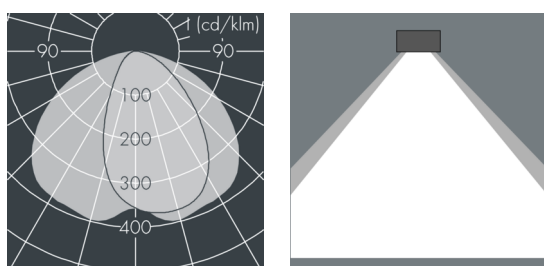

Fluxa Mini G

8 290 145 279

36 W, 3289 lm, 4000 K neutral white, 1-10V,
wide beam 62° / 124°

Customized solutions and modifications are possible: Special RAL, DB or NCS colours as polyester powder coat, luminaires in 2700 K and other colour temperatures and versions for high ambient temperature.

for reduced glare, silicon gasket, closure with 4 stainless steel screws, adjustable bracket assembly: 4 drilled holes Ø 6,5 mm, spacing 50 x 30 mm, tilt range: + / - 15°, cable gland: M16, connecting terminal: 5 pole, highly efficient anodized rotationally symmetrical reflector with matt finish, integral driver (1-10V), CRI > 70, max 3 SDCM, service life L90/B10 > 50.000 h, Beam angle (FWHM): 62° / 124°, luminous flux: 3289 lm, wattage: 36 W, delivered lumens 92 lm/W, protection type IP65, protection class I, impact resistance IK08, windage area 0,047 m², dimensions (L×H×W): 250 × 89 × 185 mm, weight 2.3 kg

Specification

Wattage	36 W	Beam angle (FWHM)	62° / 124°
Delivered lumens	92 lm/W	Housing colour	black RAL 7021
Light source	LED 4000 K	Power supply cable	Ø 7 – 9 mm
Color Rendering Index	CRI > 70	Protection type	IP65
Colour tolerance	max 3 SDCM	Protection class	I
Lifetime ta 25° C	L90/B10 > 50.000 h	Impact resistance	IK08
Control gear	1-10V	Windage area	0,047m ²
Input voltage AC	220 – 240 V	Dimensions	250 × 89 × 185 mm
Input voltage DC	195 – 250 V	Weight	2,30 kg
Voltage protection	2 kV L/N 4 kV L/PE	Max. ambient temperature ta	35°
Luminaires per B16A / C16A	50 / 85		