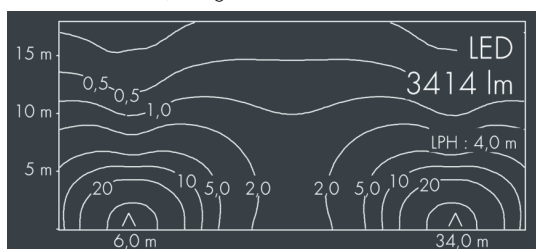

## Fluxa Mini G

8 290 145 059

36 W, 3414 lm, 4000 K neutral white,  
wide beam 61° / 145°

Customized solutions and modifications are possible: Special RAL, DB or NCS colours as polyester powder coat, luminaires in 2700 K and other colour temperatures and versions for high ambient temperature.

## Specification text

housing made of corrosion-resistant die-cast aluminum AlSi12, polyester powder coated by high-quality and UV-stabilized coating process, Colour: black RAL 7021, all exterior parts are stainless steel, tempered safety glass, anti-reflective coating from 1 side, silicon gasket, closure with 4 stainless steel screws, adjustable bracket assembly: 4 drilled holes  $\varnothing$  6,5 mm, spacing 50 x 30 mm, tilt range: + / - 15°, cable gland: M16, connecting terminal: 3 pole, highly efficient anodized rotationally symmetrical reflector with matt finish, integral driver (AC/DC), CRI > 70, max 3 SDCM, service life L90/B10 > 50.000 h, Beam angle (FWHM): 61° / 145°, luminous flux: 3414 lm, wattage: 36 W, delivered lumens 96 lm/W, protection type IP65, protection class I, impact resistance IK08, windage area 0,047 m<sup>2</sup>, dimensions (LxHxW): 250 x 89 x 185 mm, weight 2.3 kg

## Specification

Wattage	36 W	Beam angle (FWHM)	61° / 145°
Delivered lumens	96 lm/W	Housing colour	black RAL 7021
Light source	LED 4000 K	Power supply cable	$\varnothing$ 7 – 9 mm
Color Rendering Index	CRI > 70	Protection type	IP65
Colour tolerance	max 3 SDCM	Protection class	I
Lifetime ta 25° C	L90/B10 > 50.000 h	Impact resistance	IK08
Control gear	on / off	Windage area	0,047m <sup>2</sup>
Input voltage AC	220 – 240 V	Dimensions	250 x 89 x 185 mm
Input voltage DC	195 – 250 V	Weight	2,30 kg
Voltage protection	2 kV L/N   4 kV L/PE	Max. ambient temperature ta	35°
Luminaires per B16A / C16A	50 / 85		