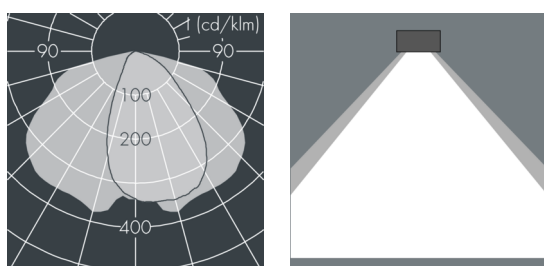

## Fluxa Mini G

8 290 145 059

36 W, 3414 lm, 4000 K neutral white,  
wide beam 61° / 145°

Customized solutions and modifications are possible: Special RAL, DB or NCS colours as polyester powder coat, luminaires in 2700 K and other colour temperatures and versions for high ambient temperature.

## Specification text

housing made of corrosion-resistant die-cast aluminum AlSi12, polyester powder coated by high-quality and UV-stabilized coating process, Colour: black RAL 7021, all exterior parts are stainless steel, tempered safety glass, anti-reflective coating from 1 side, silicon gasket, closure with 4 stainless steel screws, adjustable bracket assembly: 4 drilled holes  $\varnothing$  6,5 mm, spacing 50 x 30 mm, tilt range: + / - 15°, cable gland: M16, connecting terminal: 3 pole, highly efficient anodized rotationally symmetrical reflector with matt finish, integral driver (AC/DC), CRI > 70, max 3 SDCM, service life L90/B10 > 50.000 h, Beam angle (FWHM): 61° / 145°, luminous flux: 3414 lm, wattage: 36 W, delivered lumens 96 lm/W, protection type IP65, protection class I, impact resistance IK08, windage area 0,047 m<sup>2</sup>, dimensions (LxHxW): 250 x 89 x 185 mm, weight 2.3 kg

## Specification

Wattage	36 W	Beam angle (FWHM)	61° / 145°
Delivered lumens	96 lm/W	Housing colour	black RAL 7021
Light source	LED 4000 K	Power supply cable	$\varnothing$ 7 – 9 mm
Color Rendering Index	CRI > 70	Protection type	IP65
Colour tolerance	max 3 SDCM	Protection class	I
Lifetime ta 25° C	L90/B10 > 50.000 h	Impact resistance	IK08
Control gear	on / off	Windage area	0,047m <sup>2</sup>
Input voltage AC	220 – 240 V	Dimensions	250 x 89 x 185 mm
Input voltage DC	195 – 250 V	Weight	2,30 kg
Voltage protection	2 kV L/N   4 kV L/PE	Max. ambient temperature ta	35°
Luminaires per B16A / C16A	50 / 85		