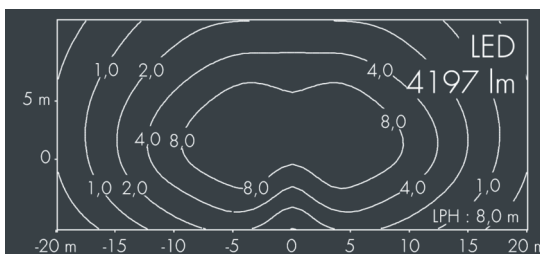

Fluxa A

8 284 455 179

2 x 2 x 21 W, 4158 lm, 4000 K neutral white, DALI, wide beam 62° / 130°

Customized solutions and modifications are possible: Special RAL, DB or NCS colours as polyester powder coat, luminaires in 2700 K and other colour temperatures and versions for high ambient temperature.

Specification text

housing made of corrosion-resistant die-cast aluminium ALSi12, polyester powder coated by high-quality and UV-stabilized coating process, Colour: silver grey, all exterior parts are stainless steel, tempered safety glass, anti-reflective coating from 1 side, with prismatic glass for reduced glare, silicon gasket, with double pole top fitter, for pole top $\varnothing 60/76$ mm, with 2 x 8m rubber cable Ho5RN-F5G1, cable gland: M20, connecting terminal: 5 pole, highly efficient anodized rotationally symmetrical reflector with matt finish, integral driver (DALI / Step Dim / Astro Dim), CRI > 70, max 2 SDCM, service life L90/B10 > 50.000 h, beam angle (FWHM): 62° / 130°, luminous flux: 4158 lm, wattage: 40 W, delivered lumens 104 lm/W, protection type IP67, protection class I, impact resistance IK08, windage area 0,11 m², dimensions (LxHxW): 380 x 131 x 280 mm, weight 13 kg

Specification

Wattage	40 W	Beam angle (FWHM)	62° / 130°
Delivered lumens	104 lm/W	Housing colour	silver grey
Light source	LED 4000 K	Power supply cable	$\varnothing 8 - 15$ mm
Color Rendering Index	CRI > 70	Protection type	IP67
Colour tolerance	max 2 SDCM	Protection class	I
Lifetime ta 25° C	L90/B10 > 50.000 h	Impact resistance	IK08
Control gear	DALI	Windage area	0,11m ²
Input voltage AC	170 – 260 V	Dimensions	380 x 131 x 280 mm
Input voltage DC	176 – 276 V	Weight	13,00 kg
Voltage protection	6 kV L/N 10 kV L/PE	Max. ambient temperature ta	45°
Luminaires per B16A / C16A	12 / 0	Energy efficiency class	A++, A+, A