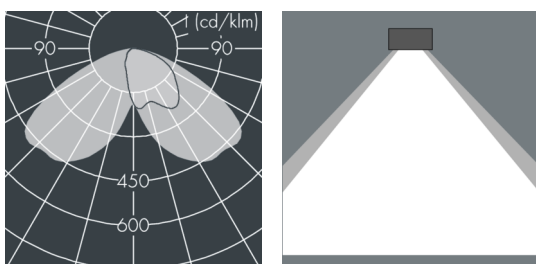

Fluxa A

8 284 455 179

2 x 2 x 21 W, 4158 lm, 4000 K neutral white, DALI, wide beam 62° / 130°

Customized solutions and modifications are possible: Special RAL, DB or NCS colours as polyester powder coat, luminaires in 2700 K and other colour temperatures and versions for high ambient temperature.

Specification text

housing made of corrosion-resistant die-cast aluminium ALSi12, polyester powder coated by high-quality and UV-stabilized coating process, Colour: silver grey, all exterior parts are stainless steel, tempered safety glass, anti-reflective coating from 1 side, with prismatic glass for reduced glare, silicon gasket, with double pole top fitter, for pole top $\varnothing 60/76$ mm, with 2 x 8m rubber cable Ho5RN-F5G1, cable gland: M20, connecting terminal: 5 pole, highly efficient anodized rotationally symmetrical reflector with matt finish, integral driver (DALI / Step Dim / Astro Dim), CRI > 70, max 2 SDCM, service life L90/B10 > 50.000 h, beam angle (FWHM): 62° / 130°, luminous flux: 4158 lm, wattage: 40 W, delivered lumens 104 lm/W, protection type IP67, protection class I, impact resistance IK08, windage area 0,11 m², dimensions (LxHxW): 380 x 131 x 280 mm, weight 13 kg

Specification

Wattage	40 W	Beam angle (FWHM)	62° / 130°
Delivered lumens	104 lm/W	Housing colour	silver grey
Light source	LED 4000 K	Power supply cable	$\varnothing 8 - 15$ mm
Color Rendering Index	CRI > 70	Protection type	IP67
Colour tolerance	max 2 SDCM	Protection class	I
Lifetime ta 25° C	L90/B10 > 50.000 h	Impact resistance	IK08
Control gear	DALI	Windage area	0,11m ²
Input voltage AC	170 – 260 V	Dimensions	380 x 131 x 280 mm
Input voltage DC	176 – 276 V	Weight	13,00 kg
Voltage protection	6 kV L/N 10 kV L/PE	Max. ambient temperature ta	45°
Luminaires per B16A / C16A	12 / 0	Energy efficiency class	A++, A+, A