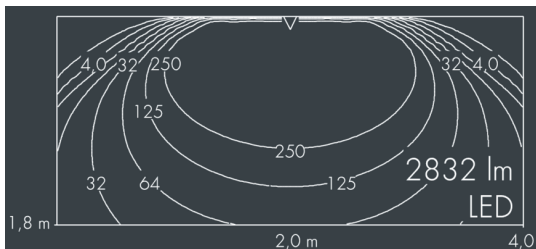

Ecoline modular system luminaire, right

8 799 365 209

15 × 2,5 W, 2832 lm, 4000 K neutral white, 1-10V, wall washer 12° / 108°

L1 = 1542 mm

Customized solutions and modifications are possible: Special RAL, DB or NCS colours as polyester powder coat, luminaires in 2700 K and other colour temperatures and versions for high ambient temperature.

Specification text

housing made of extruded aluminum and corrosion-resistant die-cast aluminum AlSi12, polyester powder coated by high-quality and UV-stabilized coating process, Colour: white RAL 9002, all exterior parts are stainless steel, UV stabilised, impact-resistant polycarbonate cover with partial frosting for uniform light diffraction, silicon gasket, closure with 2 stainless steel screws, with stainless steel coupling on left side, tilt range: 220°, cable gland: M20, connecting terminal: 5 pole, highly efficient optics made of transparent thermoplastic for precise lighting tasks, CRI > 80, max 2 SDCM, service life L90/B10 > 50.000 h, Beam angle (FWHM): 12° / 108°, luminous flux: 2832 lm, wattage: 38 W, delivered lumens 76 lm/W, protection type IP65, protection class I, impact resistance IK10, windage area 0,09 m², dimensions (L×H×W): 1542 × 58 × 54 mm, weight 4 kg

Specification

Wattage	38 W	Beam angle (FWHM)	12° / 108°
Delivered lumens	76 lm/W	Housing colour	white RAL 9002
Light source	LED 4000 K	Power supply cable	Ø 6 – 10 mm
Color Rendering Index	CRI > 80	Protection type	IP65
Colour tolerance	max 2 SDCM	Protection class	I
Lifetime ta 25° C	L90/B10 > 50.000 h	Impact resistance	IK10
Control gear	1-10V	Windage area	0,09m ²
Input voltage AC	110 – 240 V	Dimensions	1542 × 58 × 54 mm
Input voltage DC	195 – 255 V	Weight	4,00 kg
Voltage protection	2 kV L/N 4 kV L/PE	Max. ambient temperature ta	40°
Luminaires per B16A / C16A	25 / 42		