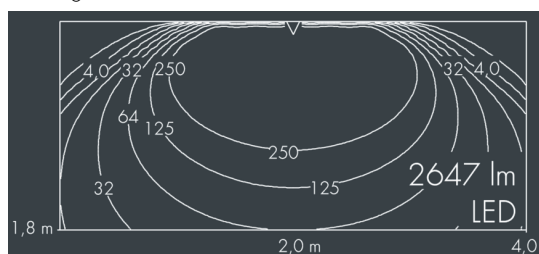

Ecoline modular system luminaire, right

8 799 356 209

15 × 2,5 W, 2647 lm, 3000 K warm white, 1-10V, wall washer 12° / 108°

L1 = 1542 mm

Customized solutions and modifications are possible: Special RAL, DB or NCS colours as polyester powder coat, luminaires in 2700 K and other colour temperatures and versions for high ambient temperature.

Specification text

housing made of extruded aluminum and corrosion-resistant die-cast aluminum AlSi12, polyester powder coated by high-quality and UV-stabilized coating process, Colour: silver grey, all exterior parts are stainless steel, UV stabilised, impact-resistant polycarbonate cover with partial frosting for uniform light diffraction, silicon gasket, closure with 2 stainless steel screws, with stainless steel coupling on left side, tilt range: 220°, cable gland: M20, connecting terminal: 5 pole, highly efficient optics made of transparent thermoplastic for precise lighting tasks, CRI > 80, max 2 SDCM, service life L90/B10 > 50.000 h, Beam angle (FWHM): 12° / 108°, luminous flux: 2647 lm, wattage: 38 W, delivered lumens 71 lm/W, protection type IP65, protection class I, impact resistance IK10, windage area 0,09 m², dimensions (L×H×W): 1542 × 58 × 54 mm, weight 4 kg

Specification

Wattage	38 W	Beam angle (FWHM)	12° / 108°
Delivered lumens	71 lm/W	Housing colour	silver grey
Light source	LED 3000 K	Power supply cable	Ø 6 – 10 mm
Color Rendering Index	CRI > 80	Protection type	IP65
Colour tolerance	max 2 SDCM	Protection class	I
Lifetime ta 25° C	L90/B10 > 50.000 h	Impact resistance	IK10
Control gear	1-10V	Windage area	0,09m ²
Input voltage AC	110 – 240 V	Dimensions	1542 × 58 × 54 mm
Input voltage DC	195 – 255 V	Weight	4,00 kg
Voltage protection	2 kV L/N 4 kV L/PE	Max. ambient temperature ta	40°
Luminaires per B16A / C16A	25 / 42		