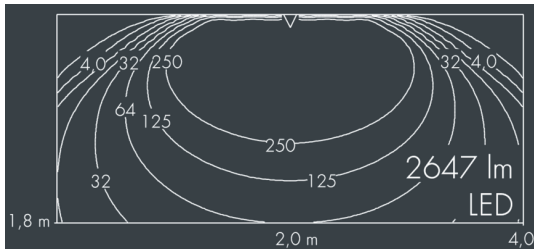

Ecoline modular system luminaire, right

8 799 356 109

1,5 × 2,5 W, 2647 lm, 3000 K warm white, DALI, wall washer 12° / 108°

L1 = 1542 mm

Customized solutions and modifications are possible: Special RAL, DB or NCS colours as polyester powder coat, luminaires in 2700 K and other colour temperatures and versions for high ambient temperature.

Specification text

housing made of extruded aluminum and corrosion-resistant die-cast aluminum AlSi12, polyester powder coated by high-quality and UV-stabilized coating process, Colour: silver grey, all exterior parts are stainless steel, UV stabilised, impact-resistant polycarbonate cover with partial frosting for uniform light diffraction, silicon gasket, closure with 2 stainless steel screws, with stainless steel coupling on left side, tilt range: 220°, cable gland: M20, connecting terminal: 5 pole, highly efficient optics made of transparent thermoplastic for precise lighting tasks, CRI > 80, max 2 SDCM, service life L90/B10 > 50.000 h, Beam angle (FWHM): 12° / 108°, luminous flux: 2647 lm, wattage: 38 W, delivered lumens 71 lm/W, protection type IP65, protection class I, impact resistance IK10, windage area 0,09 m², dimensions (L×H×W): 1542 × 58 × 54 mm, weight 4 kg

Specification

Wattage	38 W	Beam angle (FWHM)	12° / 108°
Delivered lumens	71 lm/W	Housing colour	silver grey
Light source	LED 3000 K	Power supply cable	Ø 6 – 10 mm
Color Rendering Index	CRI > 80	Protection type	IP65
Colour tolerance	max 2 SDCM	Protection class	I
Lifetime ta 25° C	L90/B10 > 50.000 h	Impact resistance	IK10
Control gear	DALI	Windage area	0,09m ²
Input voltage AC	220 – 240 V	Dimensions	1542 × 58 × 54 mm
Input voltage DC	195 – 255 V	Weight	4,00 kg
Voltage protection	1 kV L/N 2 kV L/PE	Max. ambient temperature ta	40°
Luminaires per B16A / C16A	28 / 46		