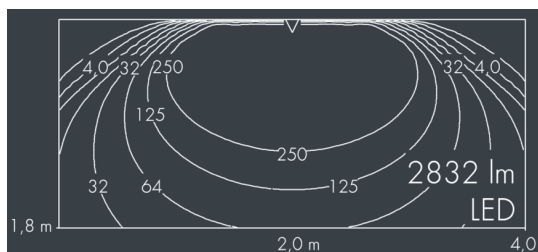

Ecoline modular system luminaire, right

8 799 355 209

15 × 2,5 W, 2832 lm, 4000 K neutral white, 1-10V, wall washer 12° / 108°

L1 = 1542 mm

Customized solutions and modifications are possible: Special RAL, DB or NCS colours as polyester powder coat, luminaires in 2700 K and other colour temperatures and versions for high ambient temperature.

Specification text

housing made of extruded aluminum and corrosion-resistant die-cast aluminum AlSi12, polyester powder coated by high-quality and UV-stabilized coating process, Colour: silver grey, all exterior parts are stainless steel, UV stabilised, impact-resistant polycarbonate cover with partial frosting for uniform light diffraction, silicon gasket, closure with 2 stainless steel screws, with stainless steel coupling on left side, tilt range: 220°, cable gland: M20, connecting terminal: 5 pole, highly efficient optics made of transparent thermoplastic for precise lighting tasks, CRI > 80, max 2 SDCM, service life L90/B10 > 50.000 h, Beam angle (FWHM): 12° / 108°, luminous flux: 2832 lm, wattage: 38 W, delivered lumens 76 lm/W, protection type IP65, protection class I, impact resistance IK10, windage area 0,09 m², dimensions (L×H×W): 1542 × 58 × 54 mm, weight 4 kg

Specification

Wattage	38 W	Beam angle (FWHM)	12° / 108°
Delivered lumens	76 lm/W	Housing colour	silver grey
Light source	LED 4000 K	Power supply cable	Ø 6 – 10 mm
Color Rendering Index	CRI > 80	Protection type	IP65
Colour tolerance	max 2 SDCM	Protection class	I
Lifetime ta 25° C	L90/B10 > 50.000 h	Impact resistance	IK10
Control gear	1-10V	Windage area	0,09m ²
Input voltage AC	110 – 240 V	Dimensions	1542 × 58 × 54 mm
Input voltage DC	195 – 255 V	Weight	4,00 kg
Voltage protection	2 kV L/N 4 kV L/PE	Max. ambient temperature ta	40°
Luminaires per B16A / C16A	25 / 42		