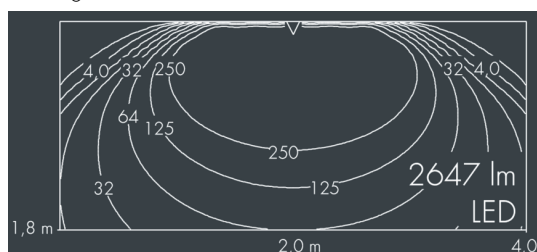

Ecoline modular system luminaire, right

8 799 346 109

1,5 × 2,5 W, 2647 lm, 3000 K warm white, DALI, wall washer 12° / 108°

L1 = 1542 mm

Customized solutions and modifications are possible: Special RAL, DB or NCS colours as polyester powder coat, luminaires in 2700 K and other colour temperatures and versions for high ambient temperature.

Specification text

housing made of extruded aluminum and corrosion-resistant die-cast aluminum AlSi12, polyester powder coated by high-quality and UV-stabilized coating process, Colour: black RAL 7021, all exterior parts are stainless steel, UV stabilised, impact-resistant polycarbonate cover with partial frosting for uniform light diffraction, silicon gasket, closure with 2 stainless steel screws, with stainless steel coupling on left side, tilt range: 220°, cable gland: M20, connecting terminal: 5 pole, highly efficient optics made of transparent thermoplastic for precise lighting tasks, CRI > 80, max 2 SDCM, service life L90/B10 > 50.000 h, Beam angle (FWHM): 12° / 108°, luminous flux: 2647 lm, wattage: 38 W, delivered lumens 71 lm/W, protection type IP65, protection class I, impact resistance IK10, windage area 0,09 m², dimensions (L×H×W): 1542 × 58 × 54 mm, weight 4 kg

Specification

Wattage	38 W	Beam angle (FWHM)	12° / 108°
Delivered lumens	71 lm/W	Housing colour	black RAL 7021
Light source	LED 3000 K	Power supply cable	Ø 6 – 10 mm
Color Rendering Index	CRI > 80	Protection type	IP65
Colour tolerance	max 2 SDCM	Protection class	I
Lifetime ta 25° C	L90/B10 > 50.000 h	Impact resistance	IK10
Control gear	DALI	Windage area	0,09m ²
Input voltage AC	220 – 240 V	Dimensions	1542 × 58 × 54 mm
Input voltage DC	195 – 255 V	Weight	4,00 kg
Voltage protection	1 kV L/N 2 kV L/PE	Max. ambient temperature ta	40°
Luminaires per B16A / C16A	28 / 46		