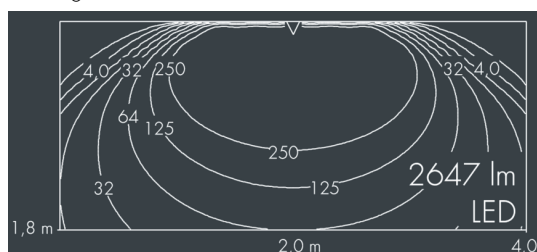

## Ecoline modular system luminaire, right

8 799 346 009

1,5 × 2,5 W, 2647 lm, 3000 K warm white, wall washer 12° / 108°

L1 = 1542 mm

Customized solutions and modifications are possible: Special RAL, DB or NCS colours as polyester powder coat, luminaires in 2700 K and other colour temperatures and versions for high ambient temperature.

## Specification text

housing made of extruded aluminum and corrosion-resistant die-cast aluminum AlSi12, polyester powder coated by high-quality and UV-stabilized coating process, Colour: black RAL 7021, all exterior parts are stainless steel, UV stabilised, impact-resistant polycarbonate cover with partial frosting for uniform light diffraction, silicon gasket, closure with 2 stainless steel screws, with stainless steel coupling on left side, tilt range: 220°, cable gland: M20, connecting terminal: 3 pole, highly efficient optics made of transparent thermoplastic for precise lighting tasks, CRI > 80, max 2 SDCM, service life L90/B10 > 50.000 h, Beam angle (FWHM): 12° / 108°, luminous flux: 2647 lm, wattage: 38 W, delivered lumens 71 lm/W, protection type IP65, protection class I, impact resistance IK10, windage area 0,09 m<sup>2</sup>, dimensions (L×H×W): 1542 × 58 × 54 mm, weight 4 kg

## Specification

Wattage	38 W	Beam angle (FWHM)	12° / 108°
Delivered lumens	71 lm/W	Housing colour	black RAL 7021
Light source	LED 3000 K	Power supply cable	Ø 6 – 10 mm
Color Rendering Index	CRI > 80	Protection type	IP65
Colour tolerance	max 2 SDCM	Protection class	I
Lifetime ta 25° C	L90/B10 > 50.000 h	Impact resistance	IK10
Control gear	on / off	Windage area	0,09m <sup>2</sup>
Input voltage AC	198 – 264 V	Dimensions	1542 × 58 × 54 mm
Input voltage DC	176 – 280 V	Weight	4,00 kg
Voltage protection	4 kV L/N   4 kV L/PE	Max. ambient temperature ta	40°