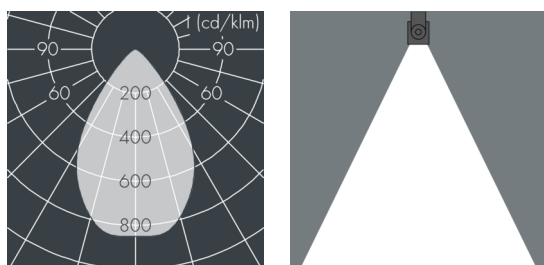

## Ecoline modular system luminaire, right

8 799 155 059

9 × 2,5 W, 1704 lm, 4000 K neutral white, wide beam 67°

L1 = 942 mm

Customized solutions and modifications are possible: Special RAL, DB or NCS colours as polyester powder coat, luminaires in 2700 K and other colour temperatures and versions for high ambient temperature.

## Specification text

housing made of extruded aluminum and corrosion-resistant die-cast aluminum AlSi12, polyester powder coated by high-quality and UV-stabilized coating process, Colour: silver grey, all exterior parts are stainless steel, UV stabilised, impact-resistant polycarbonate cover with partial frosting for uniform light diffraction, silicon gasket, closure with 2 stainless steel screws, with stainless steel coupling on left side, tilt range: 220°, cable gland: M20, connecting terminal: 3 pole, highly efficient optics made of transparent thermoplastic for precise lighting tasks, CRI > 80, max 2 SDCM, service life L90/B10 > 50.000 h, Beam angle (FWHM): 67°, luminous flux: 1704 lm, wattage: 23 W, delivered lumens 76 lm/W, protection type IP65, protection class I, impact resistance IK10, windage area 0,05 m<sup>2</sup>, dimensions (L×H×W): 942 × 57 × 54 mm, weight 2.9 kg

## Specification

Wattage	23 W	Beam angle (FWHM)	67°
Delivered lumens	76 lm/W	Housing colour	silver grey
Light source	LED 4000 K	Power supply cable	Ø 6 – 10 mm
Color Rendering Index	CRI > 80	Protection type	IP65
Colour tolerance	max 2 SDCM	Protection class	I
Lifetime ta 25° C	L90/B10 > 50.000 h	Impact resistance	IK10
Control gear	on / off	Windage area	0,05m <sup>2</sup>
Input voltage AC	110 – 240 V	Dimensions	942 × 57 × 54 mm
Input voltage DC	195 – 255 V	Weight	2,90 kg
Voltage protection	2 kV L/N   4 kV L/PE	Max. ambient temperature ta	40°
Luminaires per B16A / C16A	50 / 85		