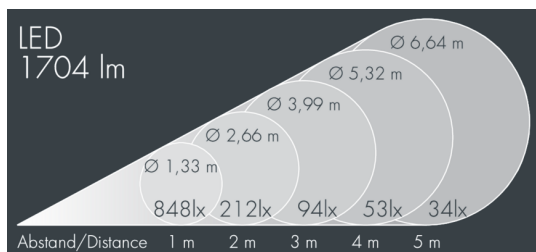

## Ecoline modular system luminaire, right

8 799 155 059

9 × 2,5 W, 1704 lm, 4000 K neutral white, wide beam 67°

L1 = 942 mm

Customized solutions and modifications are possible: Special RAL, DB or NCS colours as polyester powder coat, luminaires in 2700 K and other colour temperatures and versions for high ambient temperature.

## Specification text

housing made of extruded aluminum and corrosion-resistant die-cast aluminum AlSi12, polyester powder coated by high-quality and UV-stabilized coating process, Colour: silver grey, all exterior parts are stainless steel, UV stabilised, impact-resistant polycarbonate cover with partial frosting for uniform light diffraction, silicon gasket, closure with 2 stainless steel screws, with stainless steel coupling on left side, tilt range: 220°, cable gland: M20, connecting terminal: 3 pole, highly efficient optics made of transparent thermoplastic for precise lighting tasks, CRI > 80, max 2 SDCM, service life L90/B10 > 50.000 h, Beam angle (FWHM): 67°, luminous flux: 1704 lm, wattage: 23 W, delivered lumens 76 lm/W, protection type IP65, protection class I, impact resistance IK10, windage area 0,05 m<sup>2</sup>, dimensions (L×H×W): 942 × 57 × 54 mm, weight 2.9 kg

## Specification

Wattage	23 W	Beam angle (FWHM)	67°
Delivered lumens	76 lm/W	Housing colour	silver grey
Light source	LED 4000 K	Power supply cable	Ø 6 – 10 mm
Color Rendering Index	CRI > 80	Protection type	IP65
Colour tolerance	max 2 SDCM	Protection class	I
Lifetime ta 25° C	L90/B10 > 50.000 h	Impact resistance	IK10
Control gear	on / off	Windage area	0,05m <sup>2</sup>
Input voltage AC	110 – 240 V	Dimensions	942 × 57 × 54 mm
Input voltage DC	195 – 255 V	Weight	2,90 kg
Voltage protection	2 kV L/N   4 kV L/PE	Max. ambient temperature ta	40°
Luminaires per B16A / C16A	50 / 85		