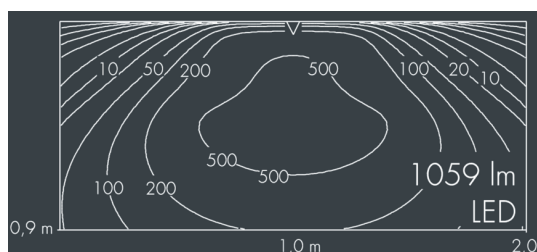

Ecoline modular system luminaire, right

8 799 056 109

6 × 2,5 W, 1059 lm, 3000 K warm white, DALI, wall washer 12° / 108°

L₁ = 642 mm

Customized solutions and modifications are possible: Special RAL, DB or NCS colours as polyester powder coat, luminaires in 2700 K and other colour temperatures and versions for high ambient temperature.

Specification text

housing made of extruded aluminum and corrosion-resistant die-cast aluminum AlSi12, polyester powder coated by high-quality and UV-stabilized coating process, Colour: silver grey, all exterior parts are stainless steel, UV stabilised, impact-resistant polycarbonate cover with partial frosting for uniform light diffraction, silicon gasket, closure with 2 stainless steel screws, with stainless steel coupling on left side, tilt range: 220°, cable gland: M20, connecting terminal: 5 pole, highly efficient optics made of transparent thermoplastic for precise lighting tasks, CRI > 80, max 2 SDCM, service life L₉₀/B₁₀ > 50.000 h, Beam angle (FWHM): 12° / 108°, luminous flux: 1059 lm, wattage: 15 W, delivered lumens 71 lm/W, protection type IP65, protection class I, impact resistance IK10, windage area 0,04 m², dimensions (L×H×W): 642 × 58 × 54 mm, weight 2.3 kg

Specification

Wattage	15 W	Beam angle (FWHM)	12° / 108°
Delivered lumens	71 lm/W	Housing colour	silver grey
Light source	LED 3000 K	Power supply cable	Ø 6 – 10 mm
Color Rendering Index	CRI > 80	Protection type	IP65
Colour tolerance	max 2 SDCM	Protection class	I
Lifetime ta 25° C	L ₉₀ /B ₁₀ > 50.000 h	Impact resistance	IK10
Control gear	DALI	Windage area	0,04m ²
Input voltage AC	220 – 240 V	Dimensions	642 × 58 × 54 mm
Input voltage DC	195 – 240 V	Weight	2,30 kg
Voltage protection	2 kV L/N 2 kV L/PE	Max. ambient temperature ta	40°
Luminaires per B16A / C16A	50 / 85		